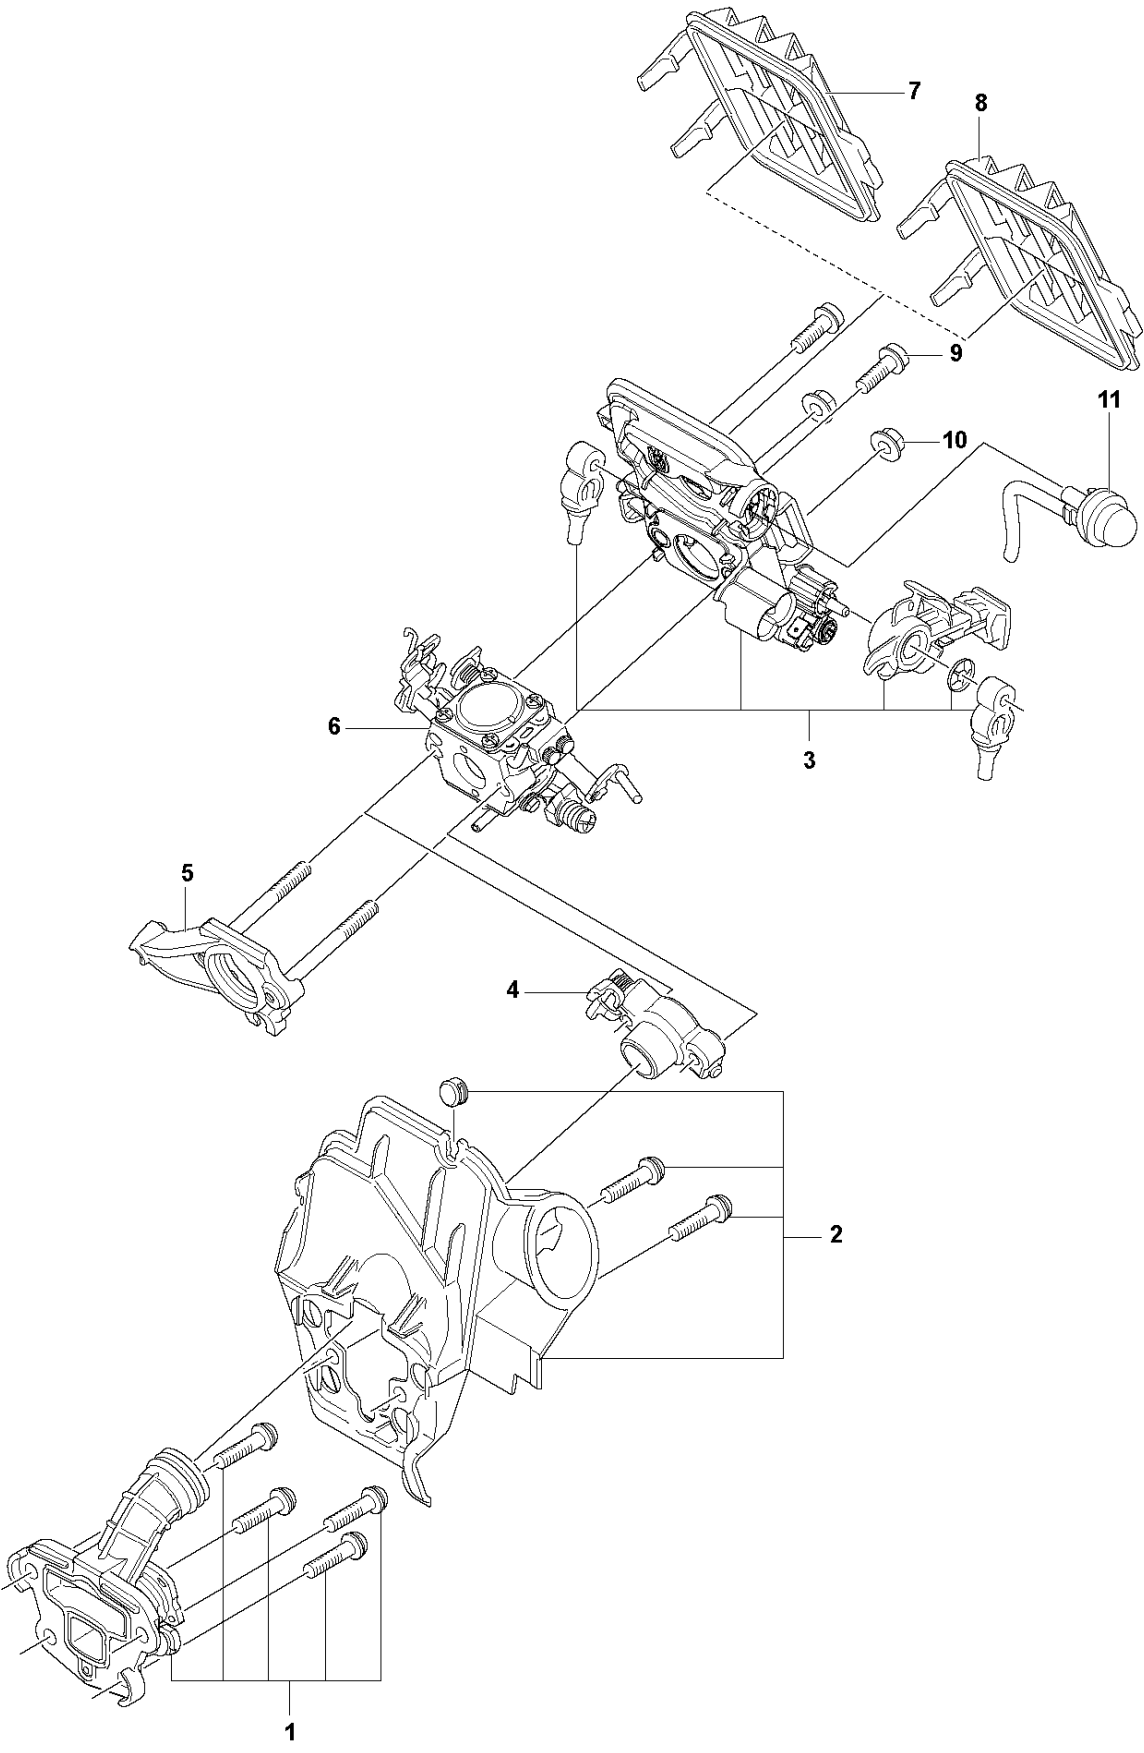

SPARE PARTS LIST

CHAIN SAWS

135 Mark II

A 135 Mark II
CARBURETOR & AIR FILTER

CARBURETOR & AIR FILTER

135 Mark II

Ref	Part No	Description	Remark	QTY KIT
1	591 46 39-01	INLET	Intake Boot	1
2	591 46 44-01	SERVICE KIT	Insulation Wall	1
3	591 46 45-01	SERVICE KIT	Filter Holder	1
4	501 74 94-01	VALVE ASSY		1
5	589 28 92-01	FLANGE		1
6	588 24 79-01	CARBURETTOR		1
6	593 81 81-01	CARBURETTOR	RUSSIA & LATIN AMERICA ONLY	1
7	588 22 93-01	AIR FILTER	Mesh Filter	1
8	588 22 93-02	AIR FILTER	Non-Woven Filter	1
9	503 21 70-10	SCREW CCRPANT		2
10	530 01 61-01	NUT		2
11	503 93 66-01	PURGE		1

B 135 Mark II
CHAIN BRAKE & CLUTCH COVER

CHAIN BRAKE & CLUTCH COVER

135 Mark II

Ref	Part No	Description	Remark	QTY	KIT
1	591 46 47-02	SERVICE KIT	Service kit Clutch Cover	1	
2	591 46 46-02	SERVICE KIT	Bar Adjuster	1	1
3	582 64 76-01	GUIDE PLATE		1	1
4	590 43 96-01	GUIDE BUSHING		1	1
5	544 30 60-01	BRAKE BAND ASSY		1	1
6	530 01 59-17	NUT		2	

C 135 Mark II
CLUTCH & OIL PUMP

CLUTCH & OIL PUMP

135 Mark II

Ref	Part No	Description	Remark	QTY	KIT
1	591 46 68-01	SERVICE KIT	OIL PUMP	1	
2	579 62 15-01	WASHER		1	
3	582 59 84-01	CLUTCH DRUM ASSY		1	
4	530 01 56-11	WASHER		1	
5	530 09 41-88	SPRING		1	6
6	530 01 49-49	CLUTCH		1	

D 135 Mark II
CRANKCASE

CRANKCASE

135 Mark II

Ref	Part No	Description	Remark	QTY	KIT
1	591 46 48-01	SERVICE KIT	Hand Guard	1	
2	545 12 73-01	BOSS	SCREW	2	1
3	544 11 12-03	TANK CAP ASSY		1	10
4	589 24 11-01	GASKET		1	3
5	591 46 49-01	SERVICE KIT	Bar Plate	1	
6	591 46 50-01	SERVICE KIT	Bar Bolt	1	
7	530 01 64-32	SCREW		1	
8	530 02 98-50	CHAIN CATCHER		1	
9	530 01 43-81	FELLING DOG	Spike Assembly Kit	1	
10	591 46 53-01	SERVICE KIT	Chassis	1	
11	540 05 73-01	SUPPORT		1	