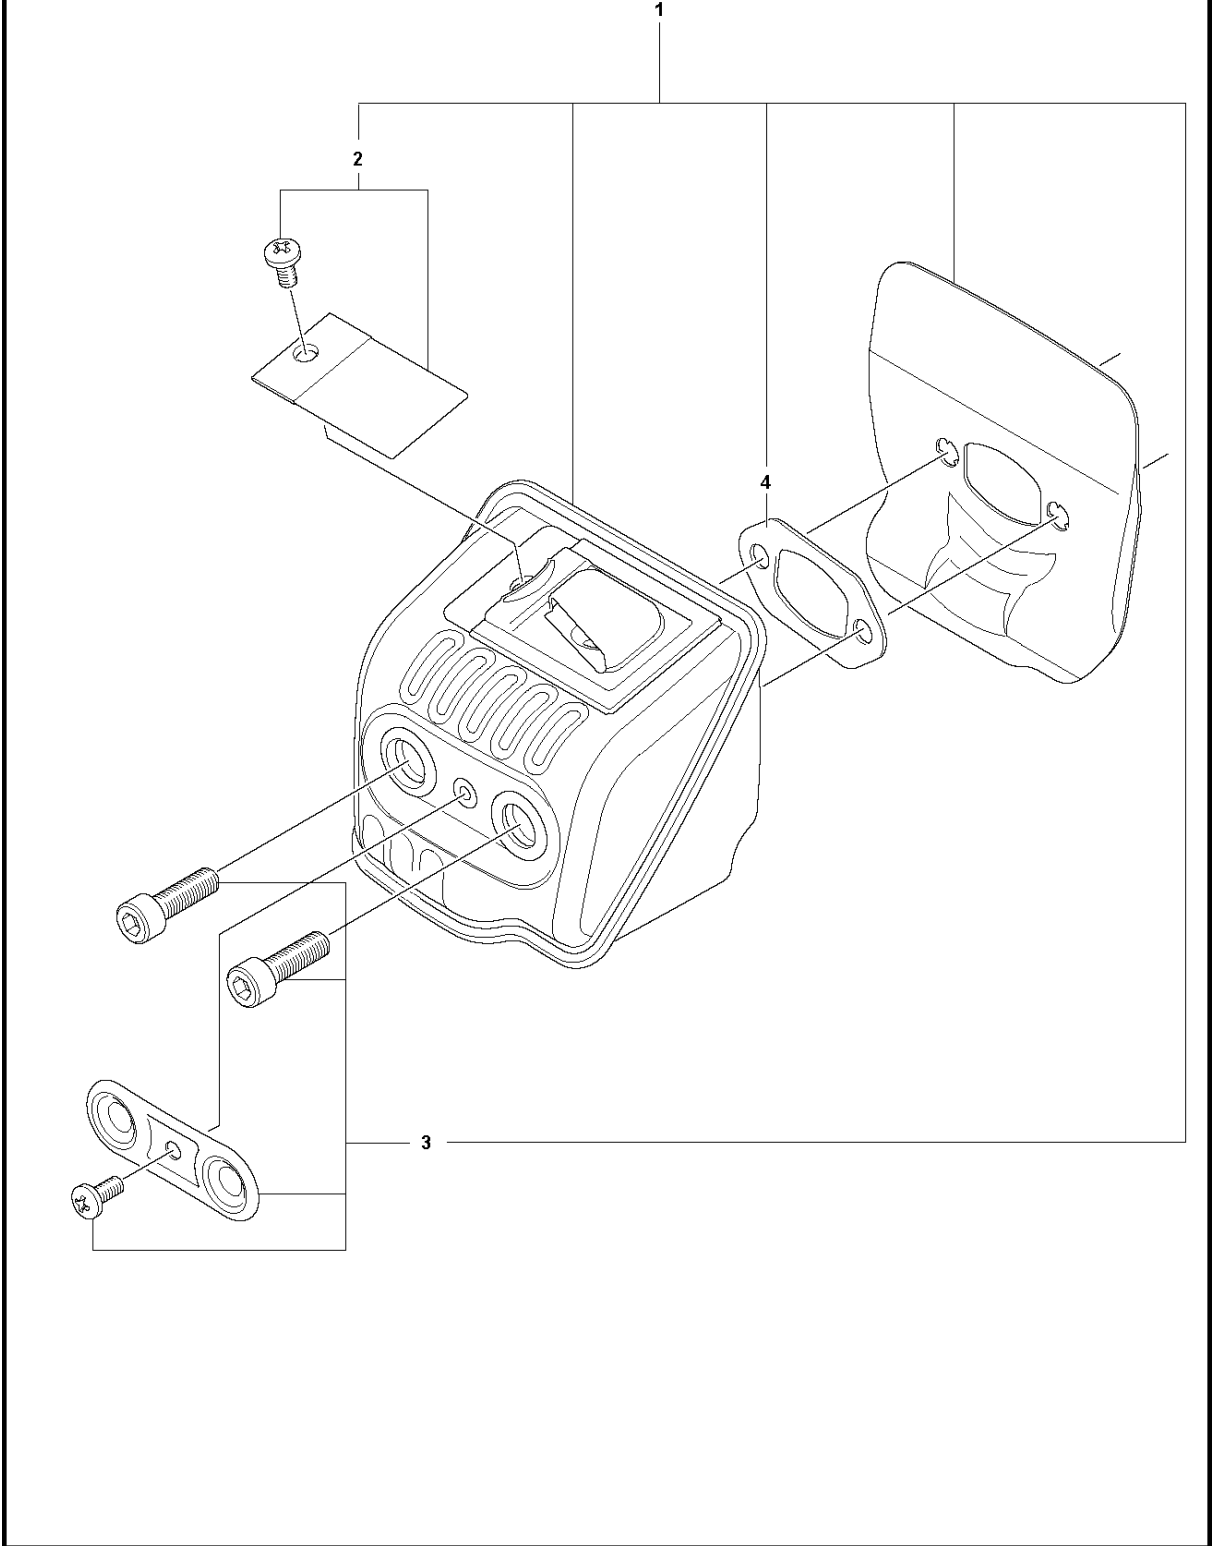

K 135 Mark II
MUFFLER

MUFFLER

135 Mark II

Ref	Part No	Description	Remark	QTY KIT
1	501 26 62-03	MUFFLER ASSY		1
2	591 17 55-01	SERVICE KIT	Spark Arrester	1
3	591 17 46-01	SERVICE KIT	MUFFLER	1
4	501 61 95-01	GASKET		1