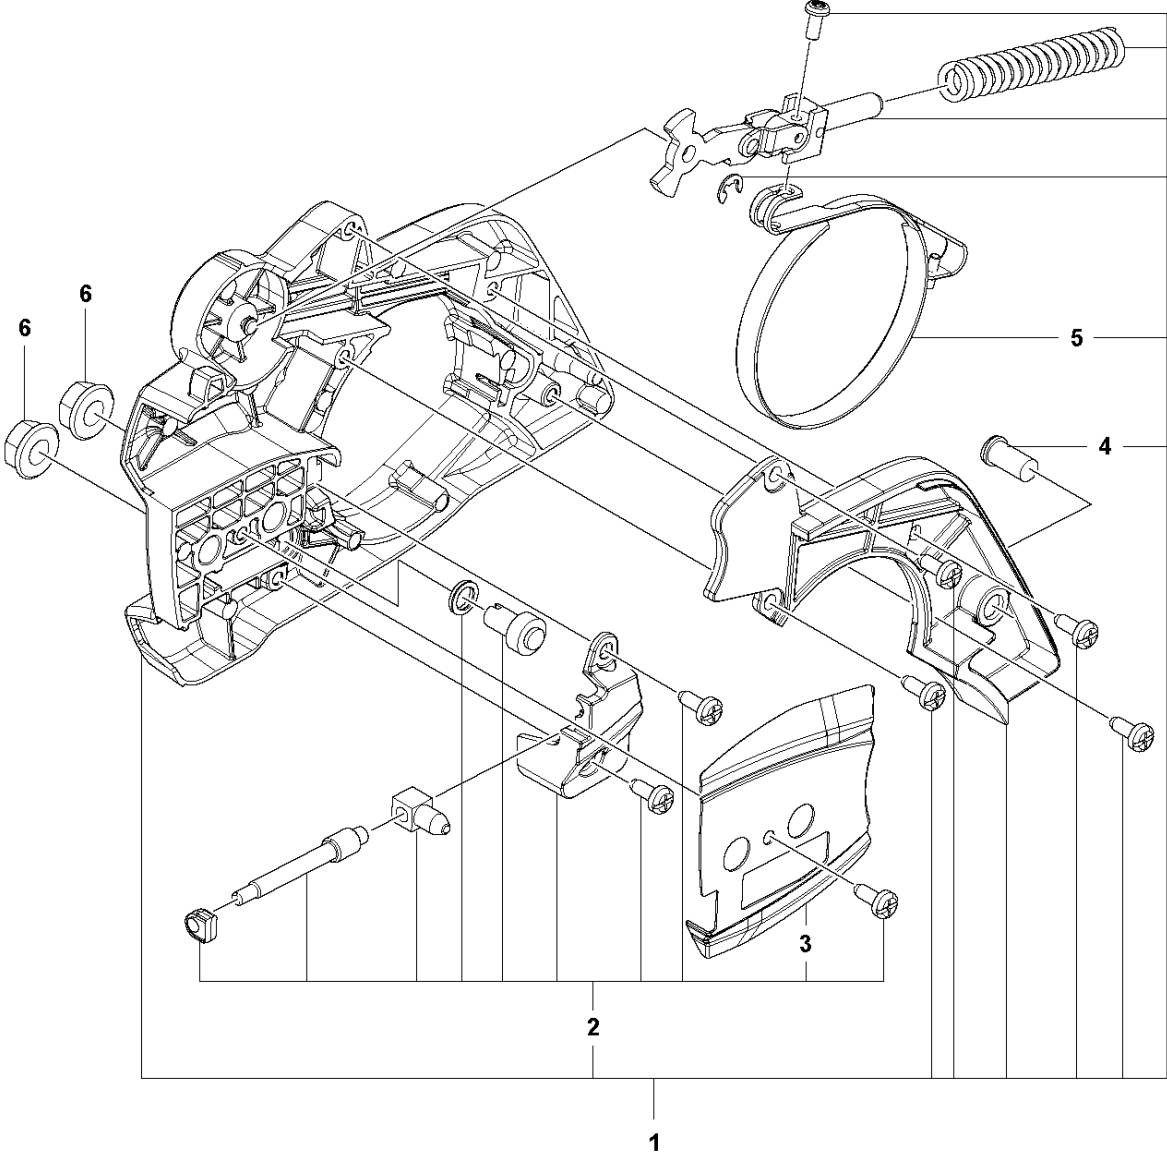

SPARE PARTS LIST

CHAIN SAWS

135 Mark II

A 135 Mark II
CARBURETOR & AIR FILTER

CARBURETOR & AIR FILTER

135 Mark II

Ref	Part No	Description	Remark	QTY KIT
1	591 46 39-01	INLET	Intake Boot	1
2	591 46 44-01	SERVICE KIT	Insulation Wall	1
3	591 46 45-01	SERVICE KIT	Filter Holder	1
4	501 74 94-01	VALVE ASSY		1
5	589 28 92-01	FLANGE		1
6	588 24 79-01	CARBURETTOR		1
6	593 81 81-01	CARBURETTOR	RUSSIA & LATIN AMERICA ONLY	1
7	588 22 93-01	AIR FILTER	Mesh Filter	1
8	588 22 93-02	AIR FILTER	Non-Woven Filter	1
9	503 21 70-10	SCREW CCRPANT		2
10	530 01 61-01	NUT		2
11	503 93 66-01	PURGE		1

B 135 Mark II
CHAIN BRAKE & CLUTCH COVER

CHAIN BRAKE & CLUTCH COVER

135 Mark II

Ref	Part No	Description	Remark	QTY	KIT
1	591 46 47-02	SERVICE KIT	Service kit Clutch Cover	1	
2	591 46 46-02	SERVICE KIT	Bar Adjuster	1	1
3	582 64 76-01	GUIDE PLATE		1	1
4	590 43 96-01	GUIDE BUSHING		1	1
5	544 30 60-01	BRAKE BAND ASSY		1	1
6	530 01 59-17	NUT		2	

C 135 Mark II
CLUTCH & OIL PUMP

CLUTCH & OIL PUMP

135 Mark II

Ref	Part No	Description	Remark	QTY	KIT
1	591 46 68-01	SERVICE KIT	OIL PUMP	1	
2	579 62 15-01	WASHER		1	
3	582 59 84-01	CLUTCH DRUM ASSY		1	
4	530 01 56-11	WASHER		1	
5	530 09 41-88	SPRING		1	6
6	530 01 49-49	CLUTCH		1	

D 135 Mark II
CRANKCASE

CRANKCASE

135 Mark II

Ref	Part No	Description	Remark	QTY	KIT
1	591 46 48-01	SERVICE KIT	Hand Guard	1	
2	545 12 73-01	BOSS	SCREW	2	1
3	544 11 12-03	TANK CAP ASSY		1	10
4	589 24 11-01	GASKET		1	3
5	591 46 49-01	SERVICE KIT	Bar Plate	1	
6	591 46 50-01	SERVICE KIT	Bar Bolt	1	
7	530 01 64-32	SCREW		1	
8	530 02 98-50	CHAIN CATCHER		1	
9	530 01 43-81	FELLING DOG	Spike Assembly Kit	1	
10	591 46 53-01	SERVICE KIT	Chassis	1	
11	540 05 73-01	SUPPORT		1	