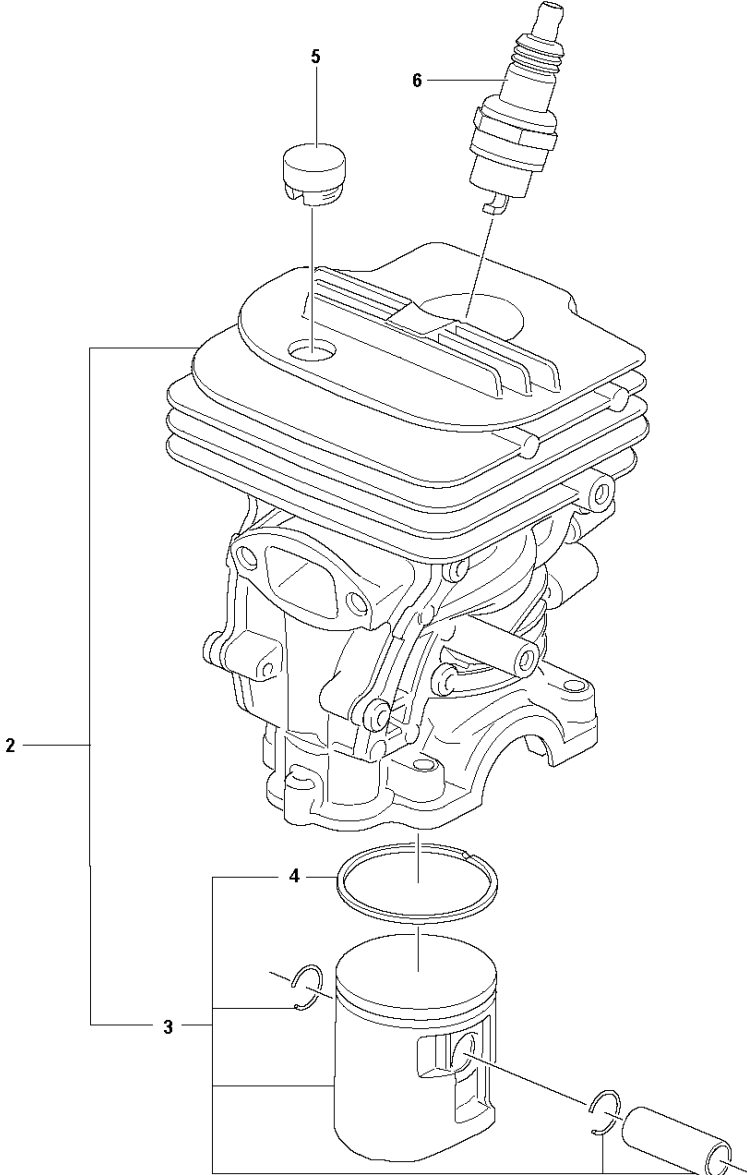

G 135 Mark II
CYLINDER PISTON

CYLINDER PISTON

135 Mark II

Ref	Part No	Description	Remark	QTY	KIT
1	591 46 56-01	SERVICE KIT	Cylinder Bolt	1	
2	591 46 57-01	SERVICE KIT	Cylinder & Piston	1	
3	591 46 57-02	SERVICE KIT	Piston Kit	1	2
4	585 04 06-01	PISTON RING		1	2,3
5	590 40 99-01	SUPPORT		1	
6	503 23 51-11	SPARK PLUG	NGK BPMR7A	1