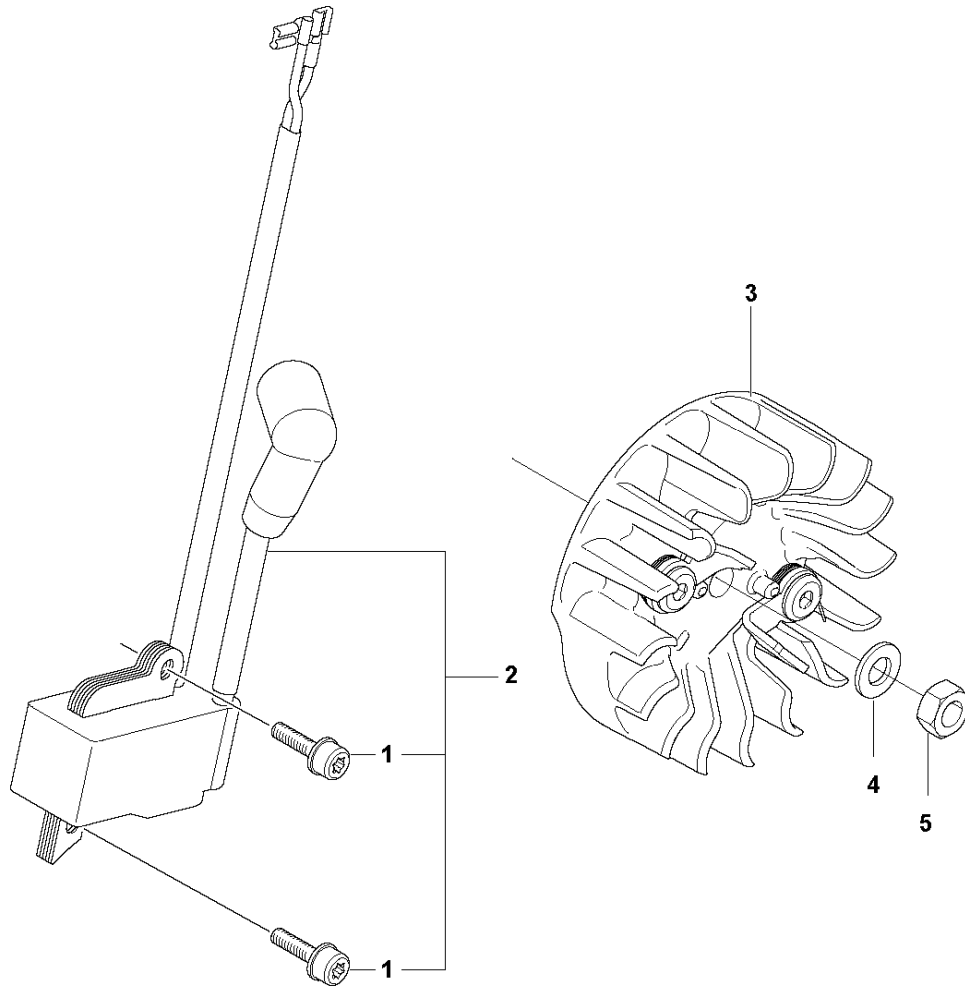

J 135 Mark II
IGNITION SYSTEM

IGNITION SYSTEM

135 Mark II

Ref	Part No	Description	Remark	QTY KIT
1	575 96 26-01	SCREW		2
2	591 46 65-01	SERVICE KIT	Ignition Module	1
3	544 87 42-02	FLYWHEEL ASSY		1
4	530 01 51-27	WASHER		1
5	530 01 61-34	NUT		1