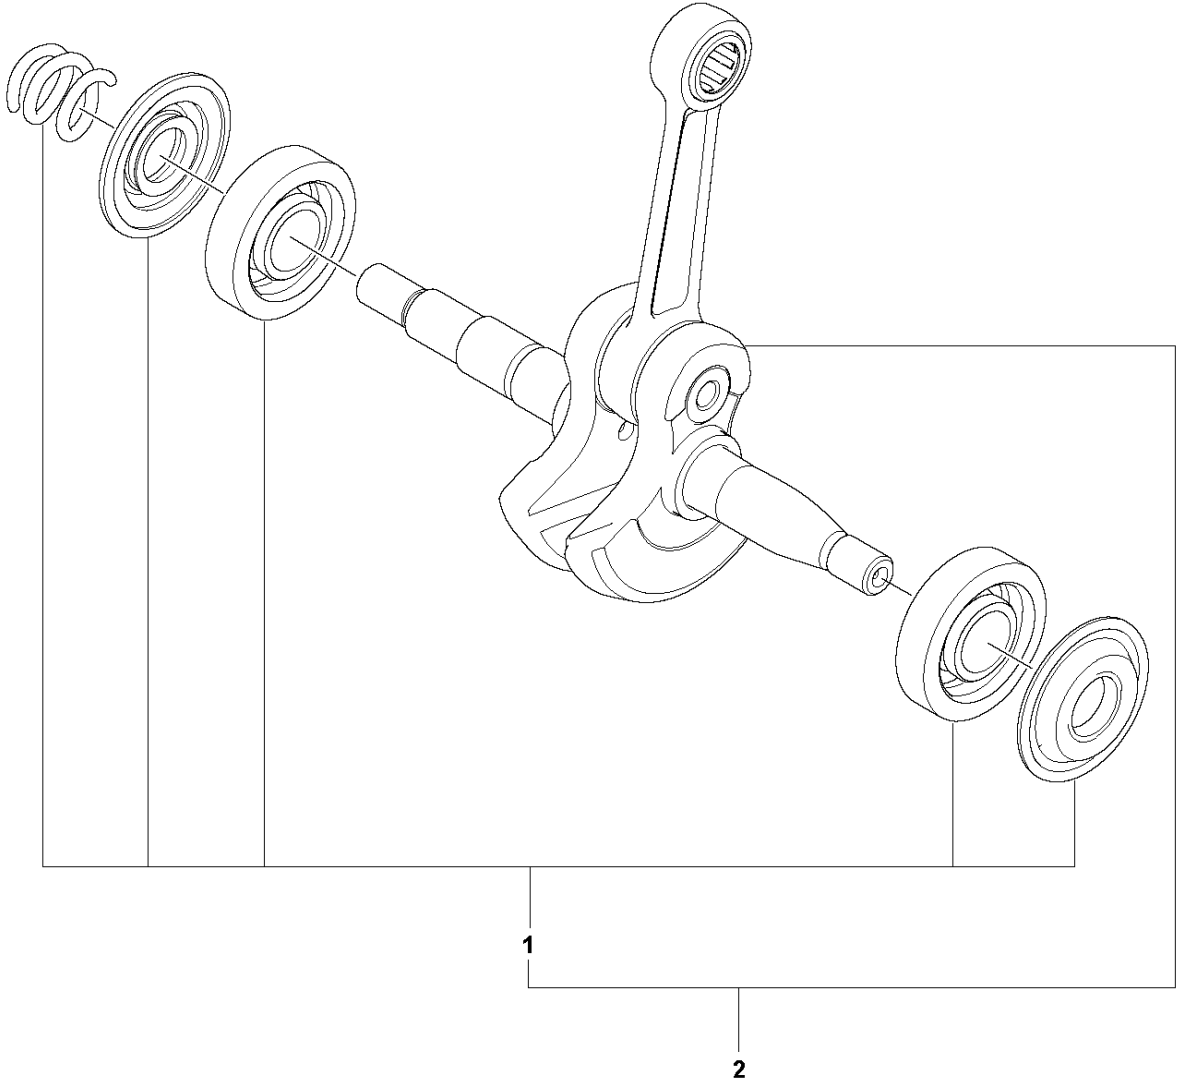

B 135 Mark II
CHAIN BRAKE & CLUTCH COVER

CHAIN BRAKE & CLUTCH COVER

135 Mark II

Ref	Part No	Description	Remark	QTY	KIT
1	591 46 47-02	SERVICE KIT	Service kit Clutch Cover	1	
2	591 46 46-02	SERVICE KIT	Bar Adjuster	1	1
3	582 64 76-01	GUIDE PLATE		1	1
4	590 43 96-01	GUIDE BUSHING		1	1
5	544 30 60-01	BRAKE BAND ASSY		1	1
6	530 01 59-17	NUT		2	

C 135 Mark II
CLUTCH & OIL PUMP

CLUTCH & OIL PUMP

135 Mark II

Ref	Part No	Description	Remark	QTY	KIT
1	591 46 68-01	SERVICE KIT	OIL PUMP	1	
2	579 62 15-01	WASHER		1	
3	582 59 84-01	CLUTCH DRUM ASSY		1	
4	530 01 56-11	WASHER		1	
5	530 09 41-88	SPRING		1	6
6	530 01 49-49	CLUTCH		1	

D 135 Mark II
CRANKCASE

CRANKCASE

135 Mark II

Ref	Part No	Description	Remark	QTY	KIT
1	591 46 48-01	SERVICE KIT	Hand Guard	1	
2	545 12 73-01	BOSS	SCREW	2	1
3	544 11 12-03	TANK CAP ASSY		1	10
4	589 24 11-01	GASKET		1	3
5	591 46 49-01	SERVICE KIT	Bar Plate	1	
6	591 46 50-01	SERVICE KIT	Bar Bolt	1	
7	530 01 64-32	SCREW		1	
8	530 02 98-50	CHAIN CATCHER		1	
9	530 01 43-81	FELLING DOG	Spike Assembly Kit	1	
10	591 46 53-01	SERVICE KIT	Chassis	1	
11	540 05 73-01	SUPPORT		1	

E 135 Mark II
CRANKSHAFT

CRANKSHAFT

135 Mark II

Ref	Part No	Description	Remark	QTY KIT
1	591 46 54-01	BEARING KIT	Crankshaft Seal	1
2	588 61 96-01	CRANKSHAFT ASSY		1

F 135 Mark II
CYLINDER COVER

CYLINDER COVER