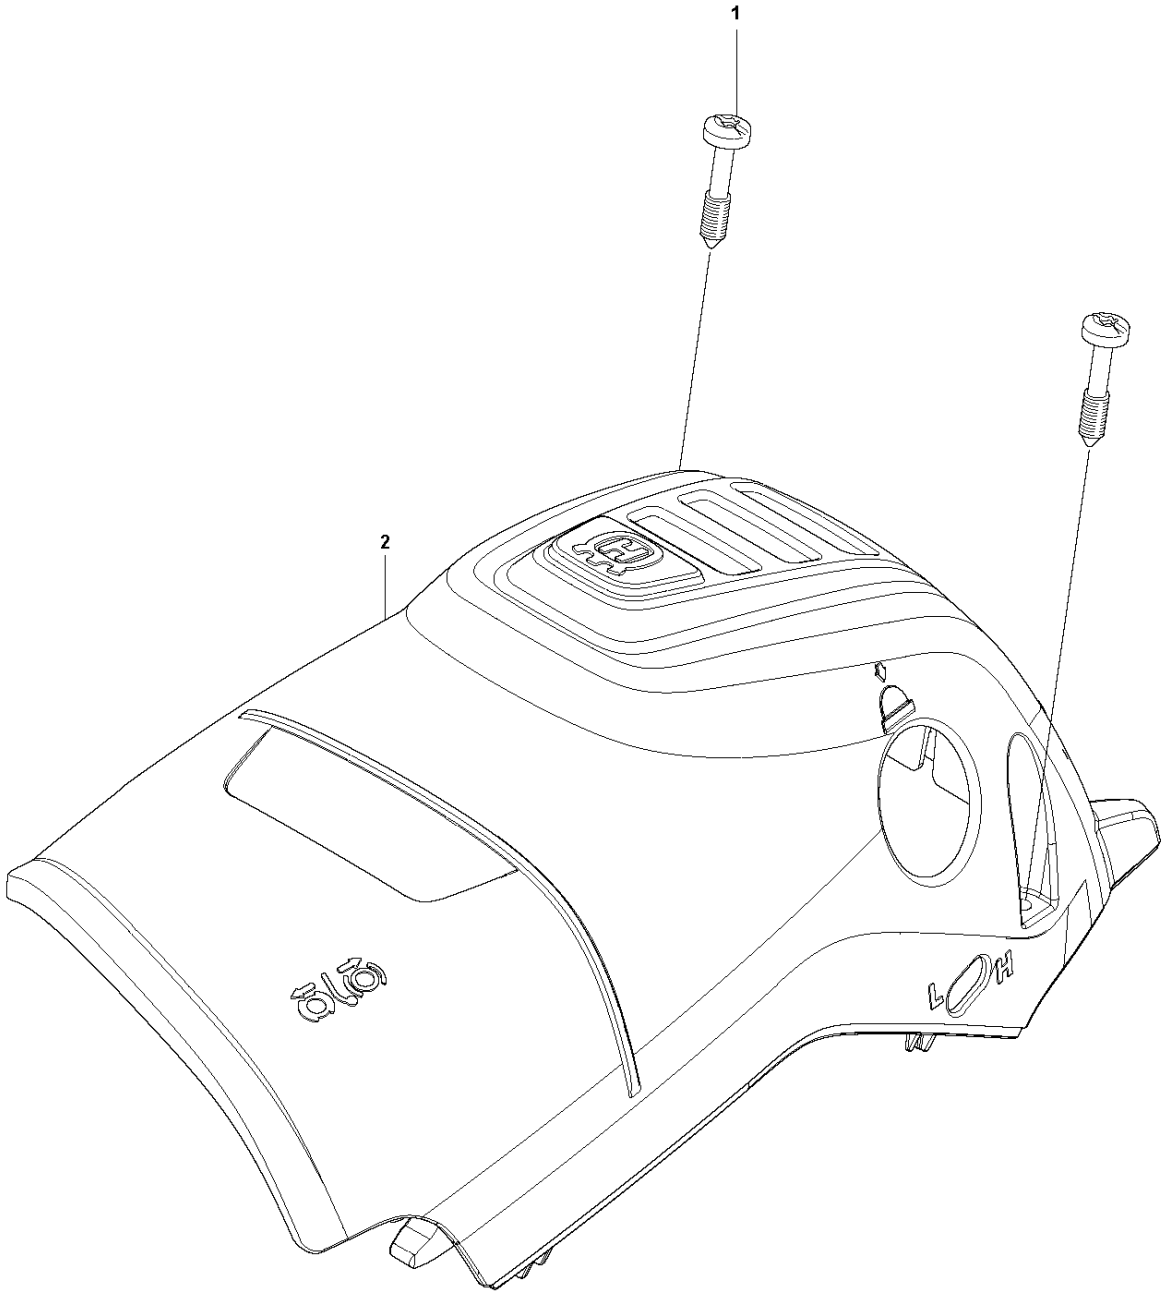

F 135 Mark II
CYLINDER COVER

CYLINDER COVER

135 Mark II

Ref	Part No	Description	Remark	QTY KIT
1	503 20 34-76	SCREW CCRPANMO		3
2	596 39 48-01	COVER	CYLINDER	1
3	591 46 55-02	SERVICE KIT	DECAL KIT	1