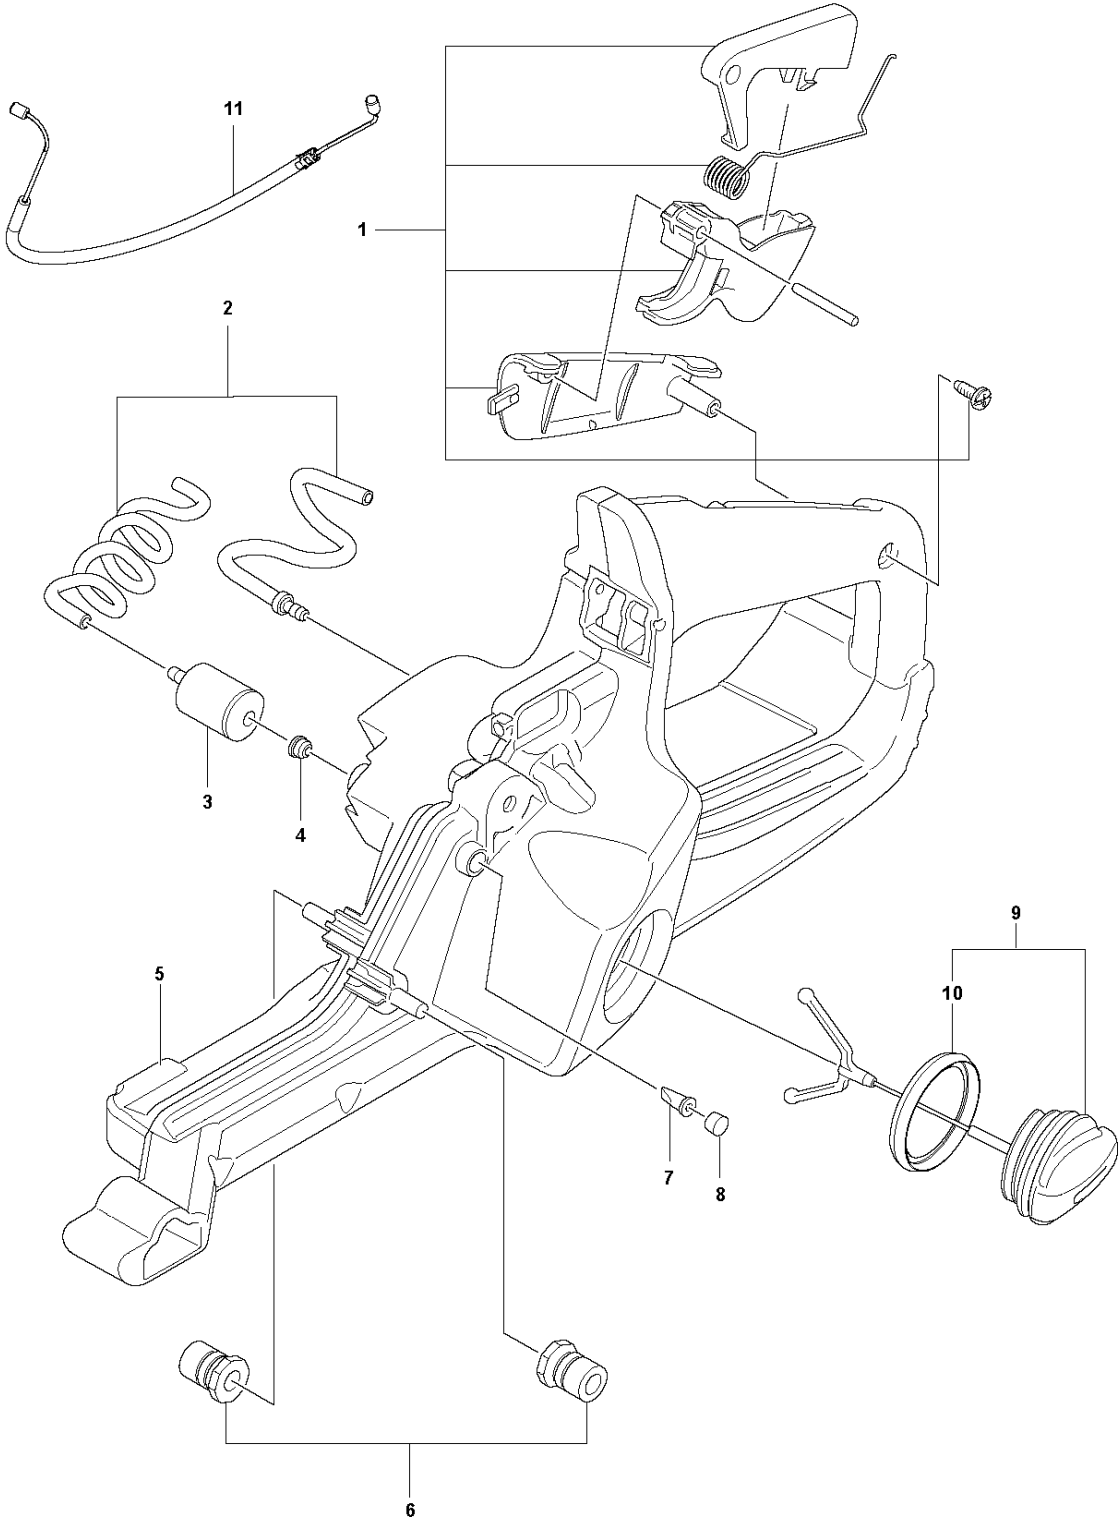

H 135 Mark II
FUEL TANK

FUEL TANK

135 Mark II

Ref	Part No	Description	Remark	QTY	KIT
1	591 46 60-01	SERVICE KIT	Trigger Assembly	1	
2	592 85 44-01	SERVICE KIT	Fuel Hose	1	
3	503 44 32-01	FUEL FILTER		1	
4	503 73 58-01	BUSHING		1	
5	501 51 84-02	FUEL TANK ASSY		1	
6	591 46 58-01	SERVICE KIT	Lateral Support	1	
7	530 02 61-19	CHECK VALVE		1	
8	530 02 98-68	PLUG		1	
9	544 11 12-03	TANK CAP ASSY		1	
10	589 24 11-01	GASKET		1	9
11	582 28 70-01	THROTTLE CABLE ASSY		1