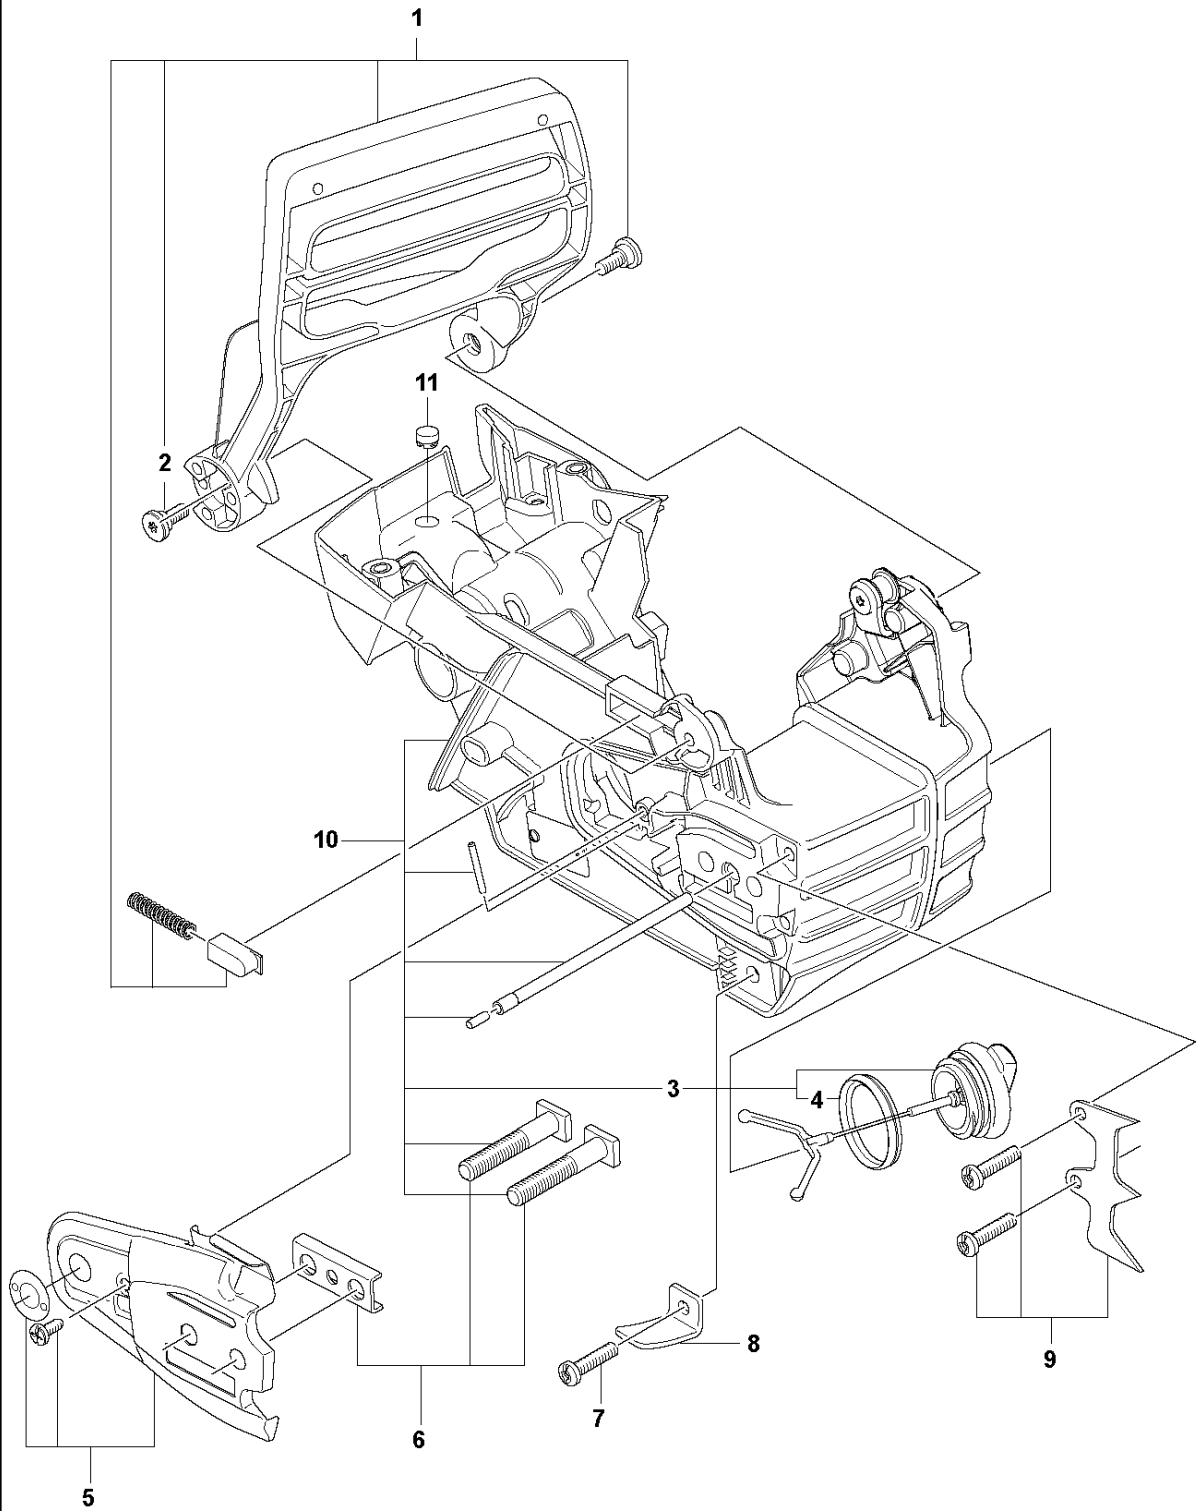

SPARE PARTS LIST

CHAIN SAWS

135 Mark II

A 135 Mark II
CARBURETOR & AIR FILTER

CARBURETOR & AIR FILTER

135 Mark II

Ref	Part No	Description	Remark	QTY KIT
1	591 46 39-01	INLET	Intake Boot	1
2	591 46 44-01	SERVICE KIT	Insulation Wall	1
3	591 46 45-01	SERVICE KIT	Filter Holder	1
4	501 74 94-01	VALVE ASSY		1
5	589 28 92-01	FLANGE		1
6	588 24 79-01	CARBURETTOR		1
6	593 81 81-01	CARBURETTOR	RUSSIA & LATIN AMERICA ONLY	1
7	588 22 93-01	AIR FILTER	Mesh Filter	1
8	588 22 93-02	AIR FILTER	Non-Woven Filter	1
9	503 21 70-10	SCREW CCRPANT		2
10	530 01 61-01	NUT		2
11	503 93 66-01	PURGE		1

B 135 Mark II
CHAIN BRAKE & CLUTCH COVER

CHAIN BRAKE & CLUTCH COVER

135 Mark II

Ref	Part No	Description	Remark	QTY	KIT
1	591 46 47-02	SERVICE KIT	Service kit Clutch Cover	1	
2	591 46 46-02	SERVICE KIT	Bar Adjuster	1	1
3	582 64 76-01	GUIDE PLATE		1	1
4	590 43 96-01	GUIDE BUSHING		1	1
5	544 30 60-01	BRAKE BAND ASSY		1	1
6	530 01 59-17	NUT		2	

C 135 Mark II
CLUTCH & OIL PUMP

CLUTCH & OIL PUMP

135 Mark II

Ref	Part No	Description	Remark	QTY	KIT
1	591 46 68-01	SERVICE KIT	OIL PUMP	1	
2	579 62 15-01	WASHER		1	
3	582 59 84-01	CLUTCH DRUM ASSY		1	
4	530 01 56-11	WASHER		1	
5	530 09 41-88	SPRING		1	6
6	530 01 49-49	CLUTCH		1	

D 135 Mark II
CRANKCASE

CRANKCASE

135 Mark II

Ref	Part No	Description	Remark	QTY	KIT
1	591 46 48-01	SERVICE KIT	Hand Guard	1	
2	545 12 73-01	BOSS	SCREW	2	1
3	544 11 12-03	TANK CAP ASSY		1	10
4	589 24 11-01	GASKET		1	3
5	591 46 49-01	SERVICE KIT	Bar Plate	1	
6	591 46 50-01	SERVICE KIT	Bar Bolt	1	
7	530 01 64-32	SCREW		1	
8	530 02 98-50	CHAIN CATCHER		1	
9	530 01 43-81	FELLING DOG	Spike Assembly Kit	1	
10	591 46 53-01	SERVICE KIT	Chassis	1	
11	540 05 73-01	SUPPORT		1	