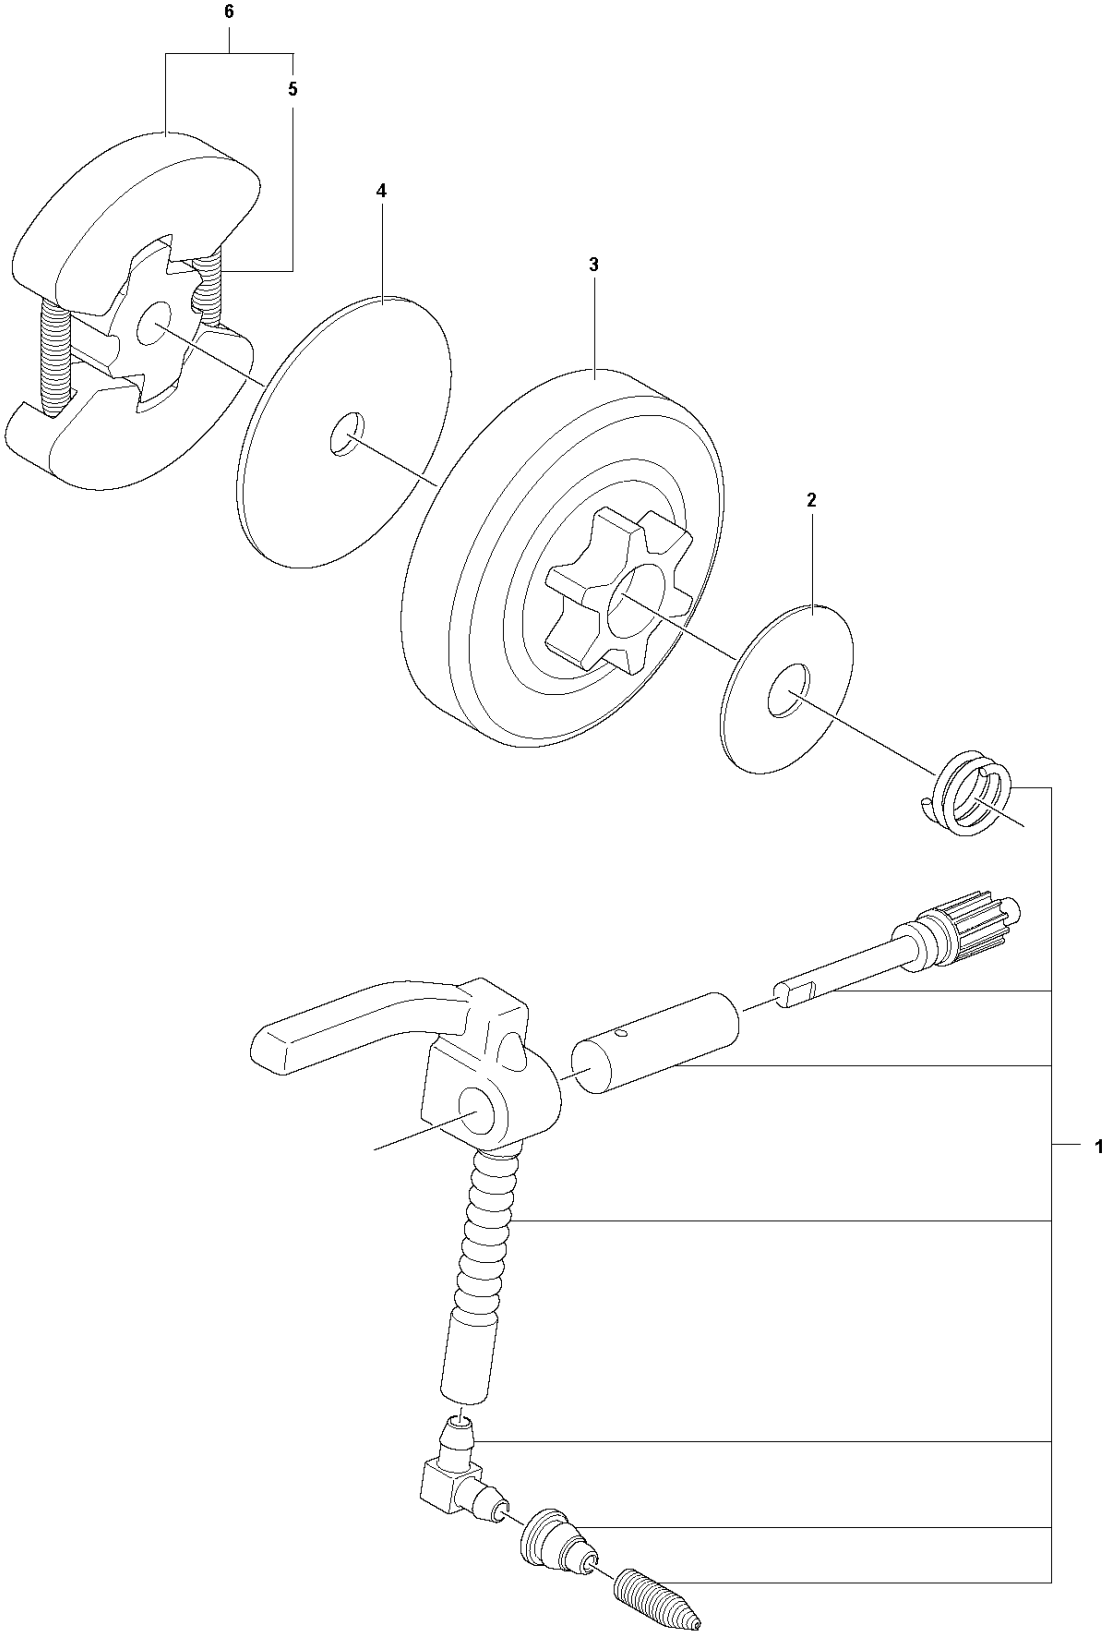

SPARE PARTS LIST

CHAIN SAWS

135 Mark II

A 135 Mark II
CARBURETOR & AIR FILTER

CARBURETOR & AIR FILTER

135 Mark II

Ref	Part No	Description	Remark	QTY KIT
1	591 46 39-01	INLET	Intake Boot	1
2	591 46 44-01	SERVICE KIT	Insulation Wall	1
3	591 46 45-01	SERVICE KIT	Filter Holder	1
4	501 74 94-01	VALVE ASSY		1
5	589 28 92-01	FLANGE		1
6	588 24 79-01	CARBURETTOR		1
6	593 81 81-01	CARBURETTOR	RUSSIA & LATIN AMERICA ONLY	1
7	588 22 93-01	AIR FILTER	Mesh Filter	1
8	588 22 93-02	AIR FILTER	Non-Woven Filter	1
9	503 21 70-10	SCREW CCRPANT		2
10	530 01 61-01	NUT		2
11	503 93 66-01	PURGE		1

B 135 Mark II
CHAIN BRAKE & CLUTCH COVER

CHAIN BRAKE & CLUTCH COVER

135 Mark II

Ref	Part No	Description	Remark	QTY	KIT
1	591 46 47-02	SERVICE KIT	Service kit Clutch Cover	1	
2	591 46 46-02	SERVICE KIT	Bar Adjuster	1	1
3	582 64 76-01	GUIDE PLATE		1	1
4	590 43 96-01	GUIDE BUSHING		1	1
5	544 30 60-01	BRAKE BAND ASSY		1	1
6	530 01 59-17	NUT		2	

C 135 Mark II
CLUTCH & OIL PUMP

CLUTCH & OIL PUMP

135 Mark II

Ref	Part No	Description	Remark	QTY	KIT
1	591 46 68-01	SERVICE KIT	OIL PUMP	1	
2	579 62 15-01	WASHER		1	
3	582 59 84-01	CLUTCH DRUM ASSY		1	
4	530 01 56-11	WASHER		1	
5	530 09 41-88	SPRING		1	6
6	530 01 49-49	CLUTCH		1	