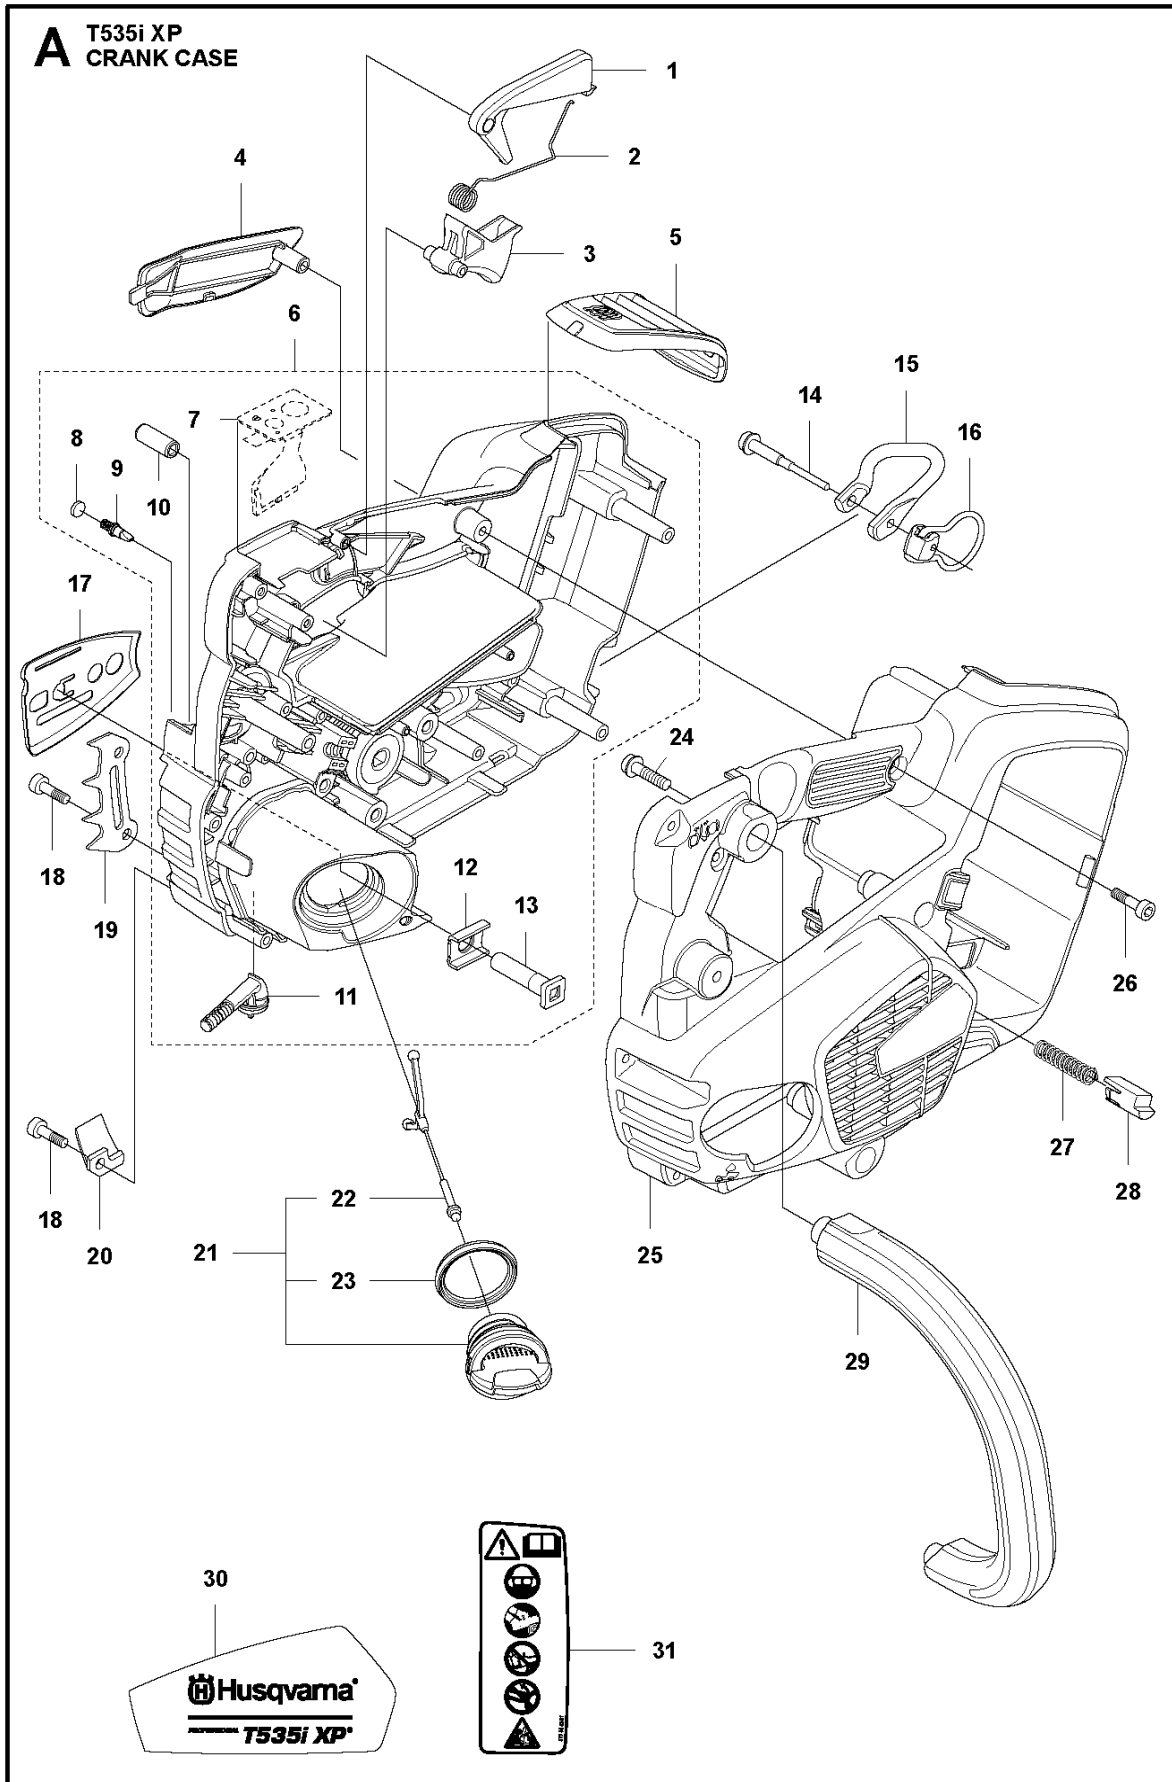

CHAIN SAWS

PXM_REF	PXM_PARTNO	DESCRIPTION	PXM_REMARK	QTY
1	501691701	COMBINATION WRENCH		1
2	583897101	DIAGNOSTIC TOOL KIT		1
3	576952201	CABLE ASSY		1 2
4	579621301	WIRING ASSY		1 2

B T535i XP
CLUTCH

CHAIN SAWS

PXM_REF	PXM_PARTNO	DESCRIPTION	PXM_REMARK	QTY
1	735311200	CIRCLIP		1
2	577271501	WASHER		1
3	594035201	SPUR SPROCKET	.325"mini - 7T	1
3	590087701	SPUR SPROCKET	3/8"mini - 6T	1
3	579534501	SPUR SPROCKET	"1/4" - 8T"	1
4	540057901	PUMP PISTON		1
5	537154801	PUMP CYLINDER		1
6	577272501	OIL HOSE		1
7	579246901	BRACKET		1
8	503212813	SCREW CCRPANT		2
9	580760601	DISTANCE	Not needed with Clutch assy. 585 57 64-01	1

CHAIN SAWS

PXM_REF	PXM_PARTNO	DESCRIPTION	PXM_REMARK	QTY
1	506495701	THROTTLE LOCKOUT		1
2	544099901	SPRING		1
3	577312601	THROTTLE CONTROL		1
4	576900901	HANDLE INSERT		1
5	576901201	COVER		1
6	581690901	CRANKCASE ASSY		1
7	581690501	KEYPAD		1 6
8	537403501	FILTER		1 6
9	530026119	CHECK VALVE		1 6
10	501623301	SPRING PIN		1 6
11	581120201	OIL SCREEN		1 6
12	576999701	STIFFENING PLATE		1 6
13	503875401	BAR BOLT		1 6
14	522847901	SCREW ITXSCFM		1
15	576381301	LOOP		1
16	580860001	LOOP		1
17	576901401	CHAIN GUIDE		1
18	503217416	SCREW IH SCT		3
19	577286601	SPIKE		1
20	505288501	CHAIN CATCHER		1
21	522620001	TANK CAP ASSY		1
22	503578901	HOLDER		1 21
23	537215001	SEALING		1 21
24	503216872	SCREW IH SCT		2
25	576901002	CRANKCASE		1
26	503216674	SCREW IH SCT		9
27	585480001	SPRING		1
28	577996601	PUSH BUTTON		1
29	576901101	FRONT HANDLE		1
30	578229002	DECAL		1
31	577844301	DECAL		1

D T535i XP
ELECTRIC, CONTROL UNIT GEN 2

CHAIN SAWS

PXM_REF	PXM_PARTNO	DESCRIPTION	PXM_REMARK	QTY
1	593896101	SWITCH KIT		1
2	582050701	TRIGGER SWITCH		1
3	582713402	WIRING ASSY		1
4	586265201	CONTROL UNIT		1
5	577827701	WIRING ASSY		1
6	587327201	BRACKET		1
7	503212813	SCREW CCRPANT		5
9	503202512	SCREW IHSCM		1
10	577585201	COVER		1
11	577315802	MOTOR ASSY	Complete with fan	1
12	581300901	FAN		1
13	593813001	CONNECTOR		1