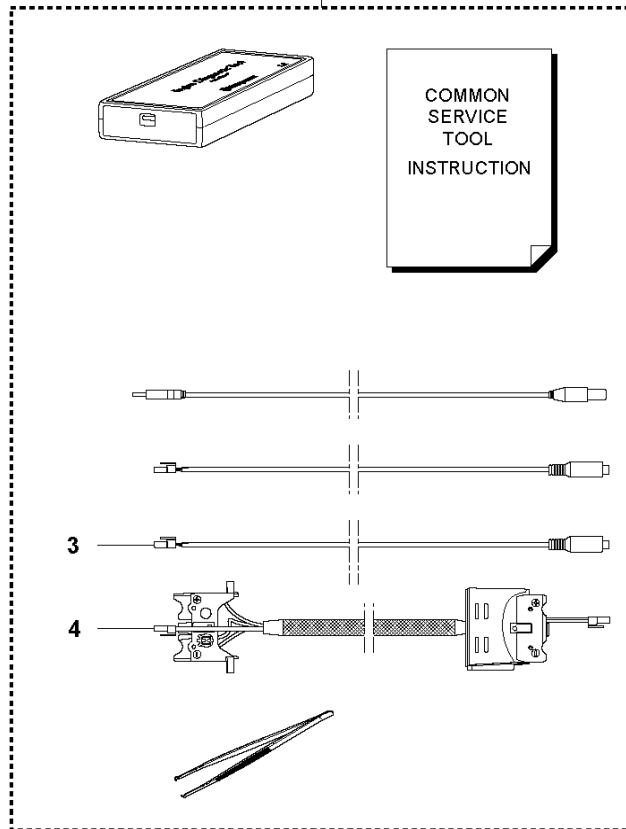

HUSQVARNA - SPARE PARTS CATALOG

CHAIN SAWS: HUSQVARNA T535I XP[®]

Sparepartslist

SPAREPARTSLIST

CHAIN SAWS

HUSQVARNA T535I XP®

E T535i XP
ACCESSORIES

2

PXM_REF	PXM_PARTNO	DESCRIPTION	PXM_REMARK	QTY
1	735311200	CIRCLIP		1
2	577271501	WASHER		1
3	594035201	SPUR SPROCKET	.325"mini - 7T	1
3	590087701	SPUR SPROCKET	3/8"mini - 6T	1
3	579534501	SPUR SPROCKET	"1/4" - 8T"	1
4	540057901	PUMP PISTON		1
5	537154801	PUMP CYLINDER		1
6	577272501	OIL HOSE		1
7	579246901	BRACKET		1
8	503212813	SCREW CCRPANT		2
9	580760601	DISTANCE	Not needed with Clutch assy. 585 57 64-01	1

CHAIN SAWS

PXM_REF	PXM_PARTNO	DESCRIPTION	PXM_REMARK	QTY
1	506495701	THROTTLE LOCKOUT		1
2	544099901	SPRING		1
3	577312601	THROTTLE CONTROL		1
4	576900901	HANDLE INSERT		1
5	576901201	COVER		1
6	581690901	CRANKCASE ASSY		1
7	581690501	KEYPAD		1 6
8	537403501	FILTER		1 6
9	530026119	CHECK VALVE		1 6
10	501623301	SPRING PIN		1 6
11	581120201	OIL SCREEN		1 6
12	576999701	STIFFENING PLATE		1 6
13	503875401	BAR BOLT		1 6
14	522847901	SCREW ITXSCFM		1
15	576381301	LOOP		1
16	580860001	LOOP		1
17	576901401	CHAIN GUIDE		1
18	503217416	SCREW IH SCT		3
19	577286601	SPIKE		1
20	505288501	CHAIN CATCHER		1
21	522620001	TANK CAP ASSY		1
22	503578901	HOLDER		1 21
23	537215001	SEALING		1 21
24	503216872	SCREW IH SCT		2
25	576901002	CRANKCASE		1
26	503216674	SCREW IH SCT		9
27	585480001	SPRING		1
28	577996601	PUSH BUTTON		1
29	576901101	FRONT HANDLE		1
30	578229002	DECAL		1
31	577844301	DECAL		1