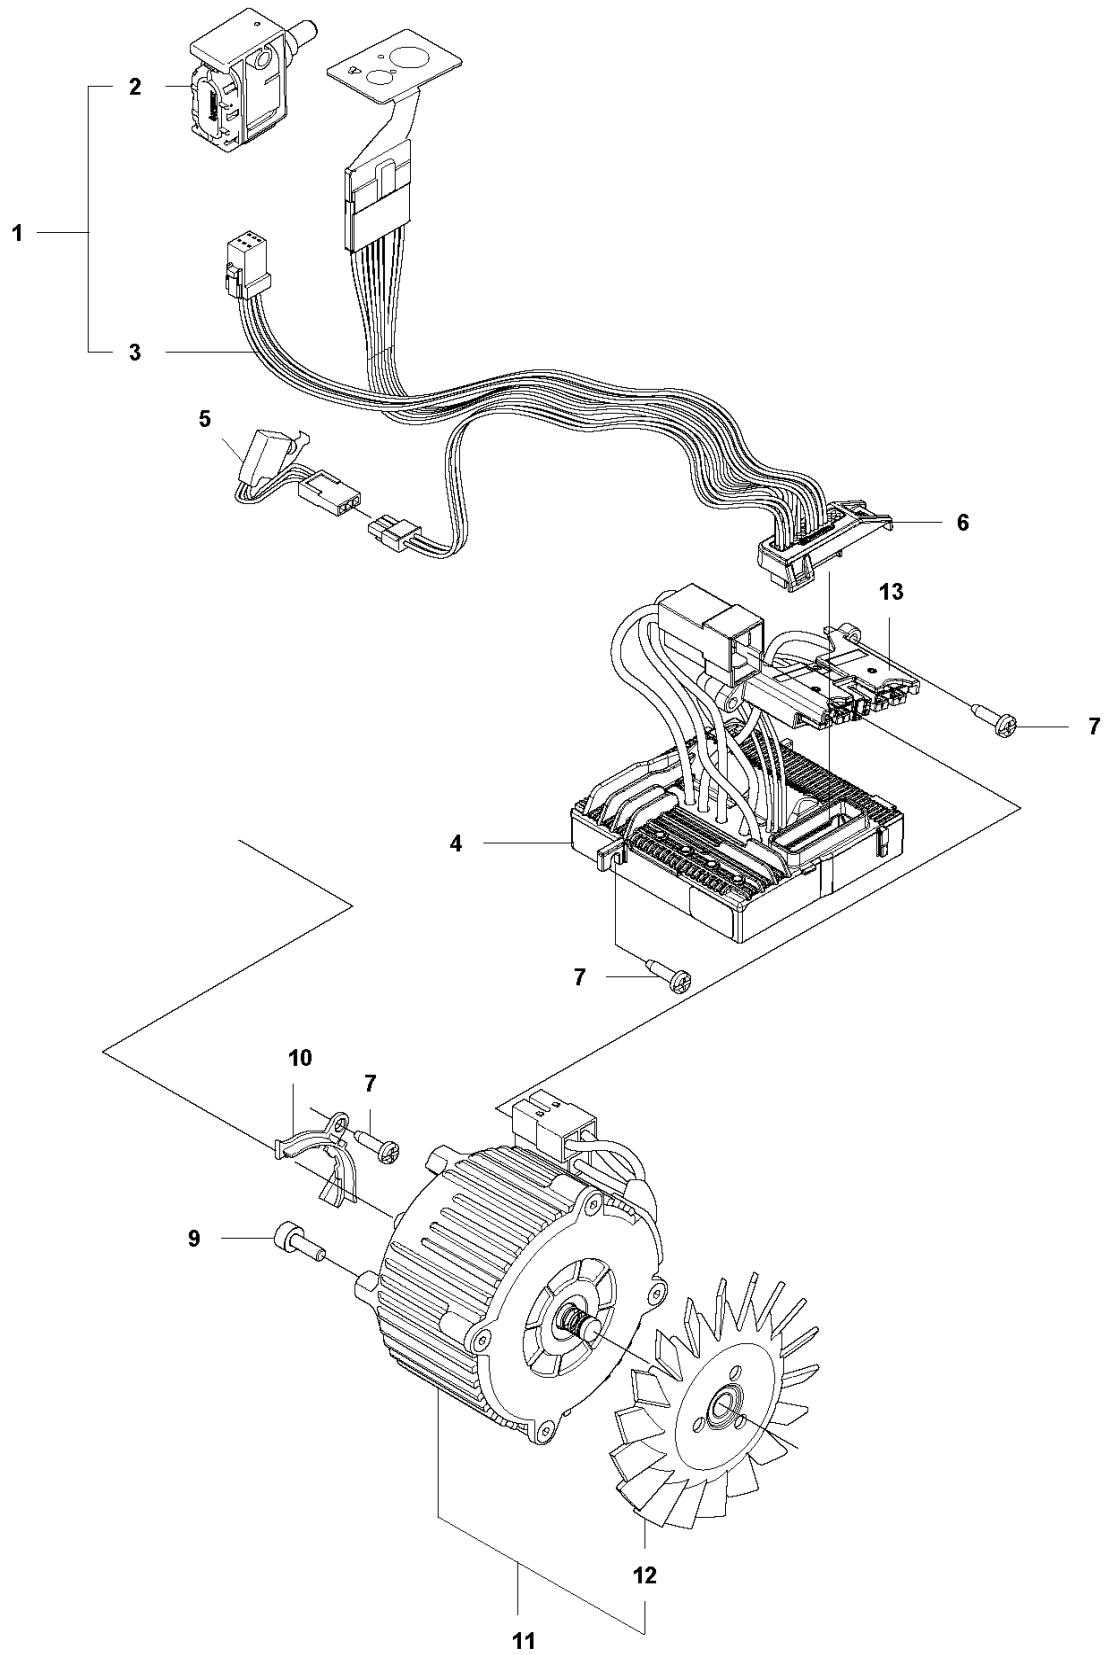

CHAIN SAWS

PXM_REF	PXM_PARTNO	DESCRIPTION	PXM_REMARK	QTY
1	501691701	COMBINATION WRENCH		1
2	583897101	DIAGNOSTIC TOOL KIT		1
3	576952201	CABLE ASSY		1 2
4	579621301	WIRING ASSY		1 2

B T535i XP
CLUTCH

CHAIN SAWS

PXM_REF	PXM_PARTNO	DESCRIPTION	PXM_REMARK	QTY
1	735311200	CIRCLIP		1
2	577271501	WASHER		1
3	594035201	SPUR SPROCKET	.325"mini - 7T	1
3	590087701	SPUR SPROCKET	3/8"mini - 6T	1
3	579534501	SPUR SPROCKET	"1/4" - 8T"	1
4	540057901	PUMP PISTON		1
5	537154801	PUMP CYLINDER		1
6	577272501	OIL HOSE		1
7	579246901	BRACKET		1
8	503212813	SCREW CCRPANT		2
9	580760601	DISTANCE	Not needed with Clutch assy. 585 57 64-01	1

CHAIN SAWS

PXM_REF	PXM_PARTNO	DESCRIPTION	PXM_REMARK	QTY
1	506495701	THROTTLE LOCKOUT		1
2	544099901	SPRING		1
3	577312601	THROTTLE CONTROL		1
4	576900901	HANDLE INSERT		1
5	576901201	COVER		1
6	581690901	CRANKCASE ASSY		1
7	581690501	KEYPAD		1 6
8	537403501	FILTER		1 6
9	530026119	CHECK VALVE		1 6
10	501623301	SPRING PIN		1 6
11	581120201	OIL SCREEN		1 6
12	576999701	STIFFENING PLATE		1 6
13	503875401	BAR BOLT		1 6
14	522847901	SCREW ITXSCFM		1
15	576381301	LOOP		1
16	580860001	LOOP		1
17	576901401	CHAIN GUIDE		1
18	503217416	SCREW IH SCT		3
19	577286601	SPIKE		1
20	505288501	CHAIN CATCHER		1
21	522620001	TANK CAP ASSY		1
22	503578901	HOLDER		1 21
23	537215001	SEALING		1 21
24	503216872	SCREW IH SCT		2
25	576901002	CRANKCASE		1
26	503216674	SCREW IH SCT		9
27	585480001	SPRING		1
28	577996601	PUSH BUTTON		1
29	576901101	FRONT HANDLE		1
30	578229002	DECAL		1
31	577844301	DECAL		1

D T535i XP
ELECTRIC, CONTROL UNIT GEN 2

CHAIN SAWS

PXM_REF	PXM_PARTNO	DESCRIPTION	PXM_REMARK	QTY
1	593896101	SWITCH KIT		1
2	582050701	TRIGGER SWITCH		1
3	582713402	WIRING ASSY		1
4	586265201	CONTROL UNIT		1
5	577827701	WIRING ASSY		1
6	587327201	BRACKET		1
7	503212813	SCREW CCRPANT		5
9	503202512	SCREW IHSCM		1
10	577585201	COVER		1
11	577315802	MOTOR ASSY	Complete with fan	1
12	581300901	FAN		1
13	593813001	CONNECTOR		1