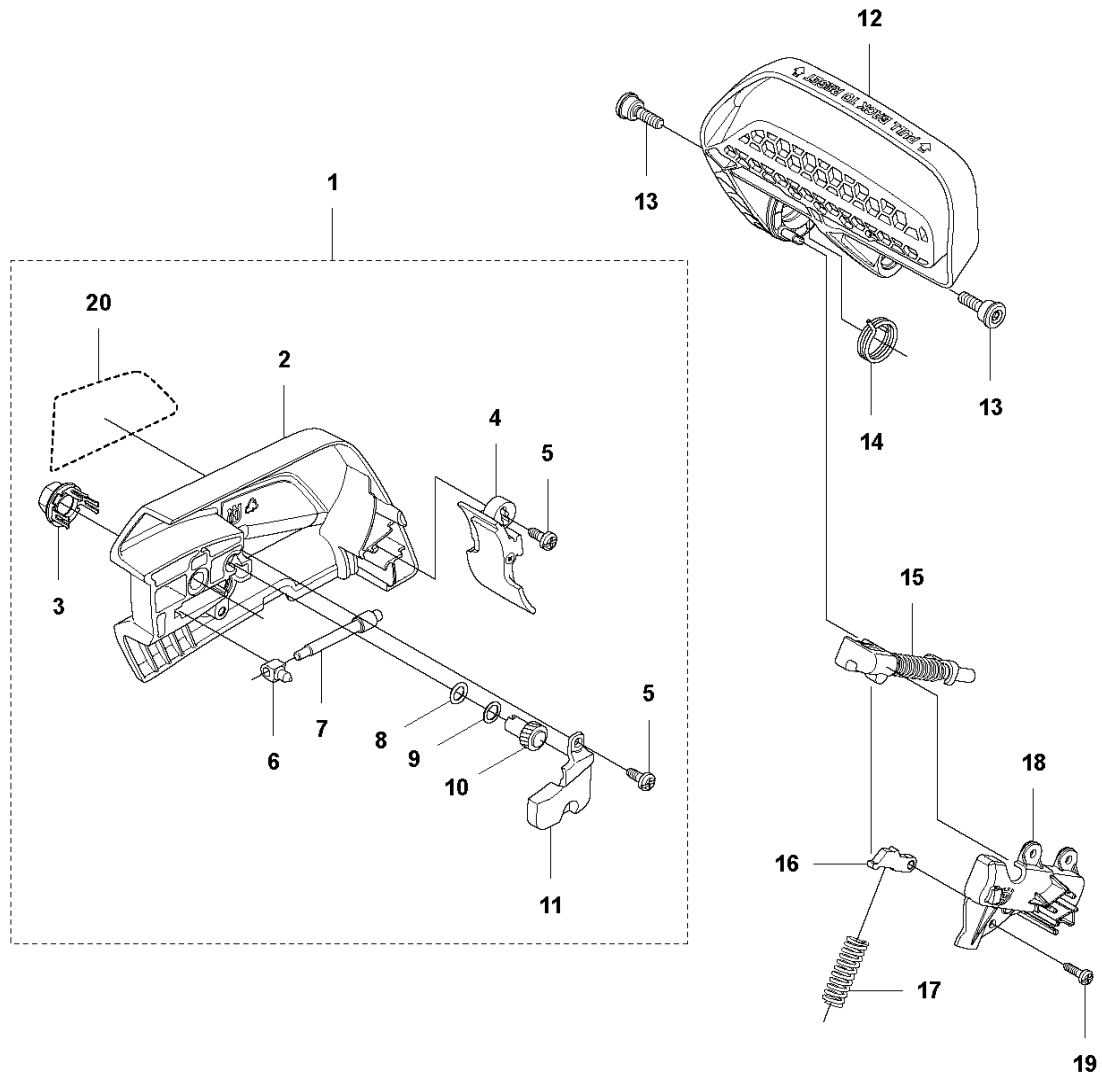

C T535i XP
CHAIN BRAKE

CHAIN SAWS

PXM_REF	PXM_PARTNO	DESCRIPTION	PXM_REMARK	QTY
1	576905601	CLUTCH COVER ASSY		1
2	576905701	CLUTCH COVER		1 1
3	505197301	NUT		1 1
4	577722101	CHIP GUARD		1 1
5	503217072	SCREW CCRPANT		3 1
6	501454102	NUT		1 1
7	537397001	WORM SCREW		1 1
8	740480702	O-RING		1 1
9	503230063	WASHER		1 1
10	537079402	WORM WHEEL		1 1
11	505214501	COVER		1 1
12	576903801	HAND GUARD		1
13	503893001	SCREW		2
14	577649801	TORSION SPRING		1
15	577549501	SHAFT ASSY		1
16	577272001	CATCH		1
17	576904601	SPRING		1
18	577365601	BRACKET		1
19	503212813	SCREW CCRPANT		3
20	578228901	DECAL		1 1