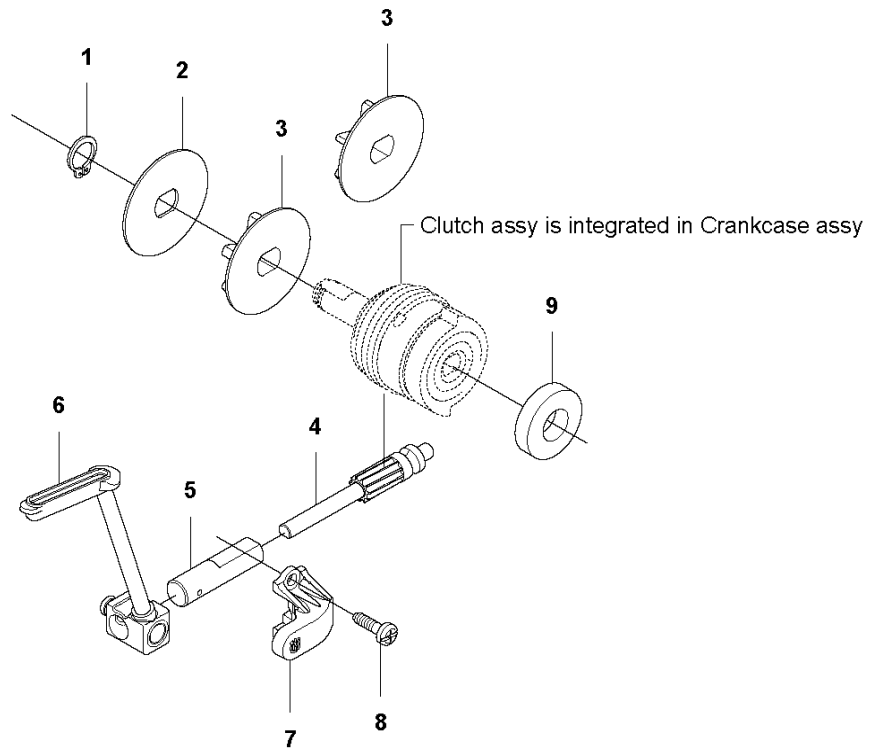

B T535i XP
CLUTCH

CHAIN SAWS

PXM_REF	PXM_PARTNO	DESCRIPTION	PXM_REMARK	QTY
1	735311200	CIRCLIP		1
2	577271501	WASHER		1
3	594035201	SPUR SPROCKET	.325"mini - 7T	1
3	590087701	SPUR SPROCKET	3/8"mini - 6T	1
3	579534501	SPUR SPROCKET	"1/4" - 8T"	1
4	540057901	PUMP PISTON		1
5	537154801	PUMP CYLINDER		1
6	577272501	OIL HOSE		1
7	579246901	BRACKET		1
8	503212813	SCREW CCRPANT		2
9	580760601	DISTANCE	Not needed with Clutch assy. 585 57 64-01	1