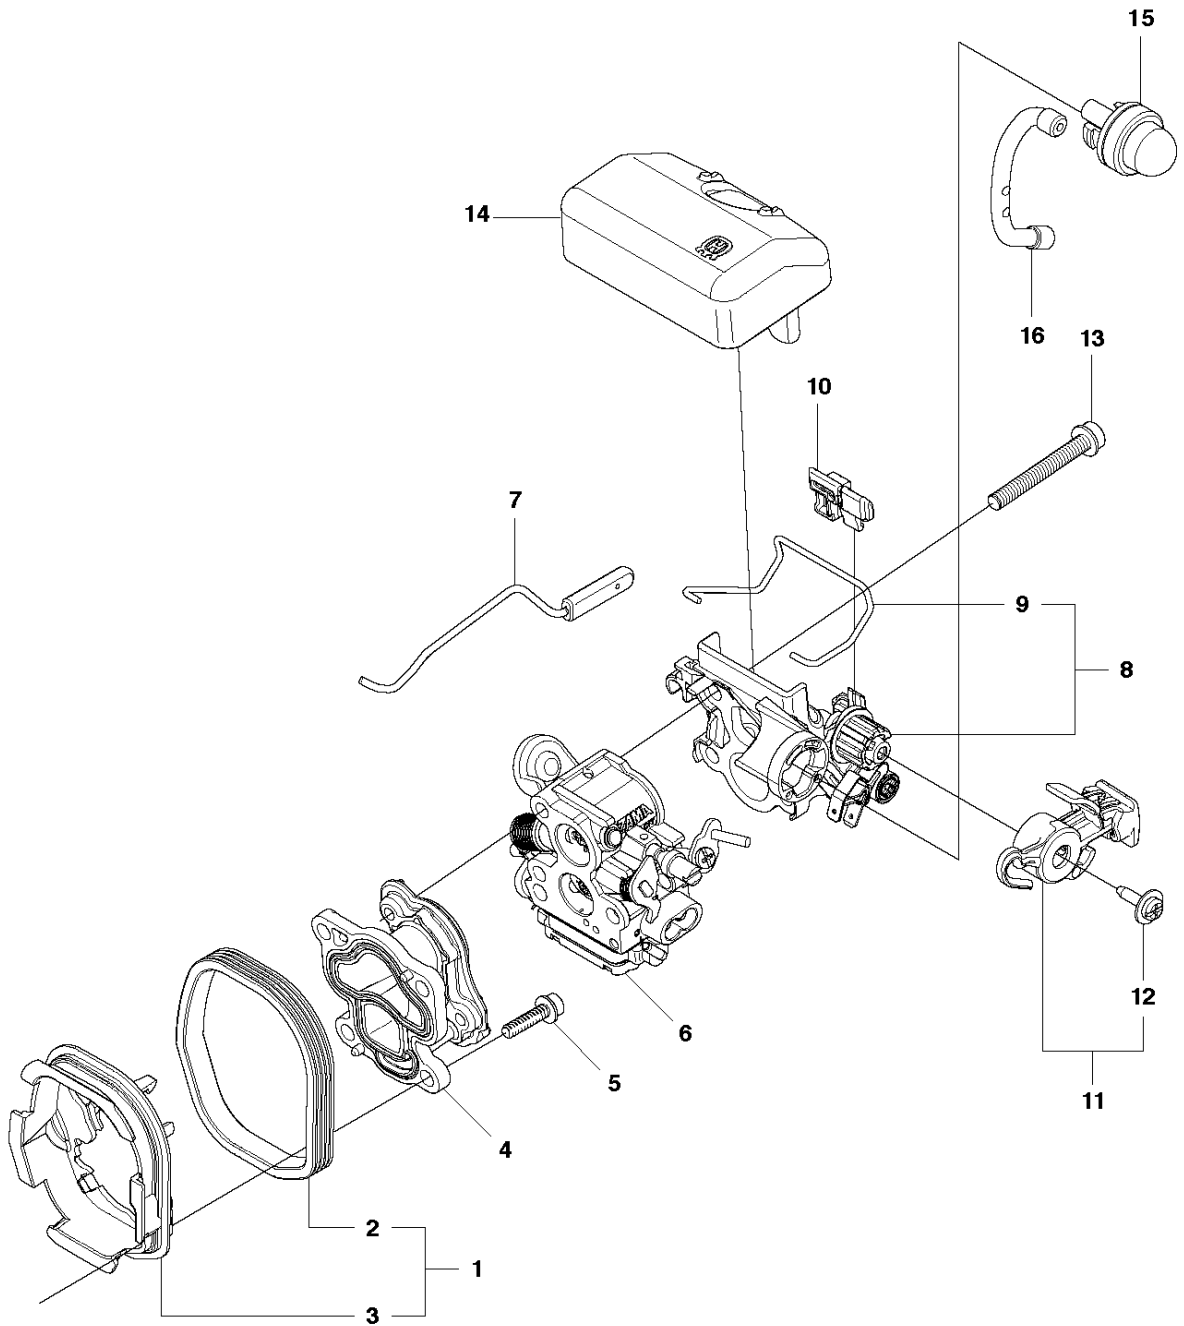

G 435, 435e
CARBURETOR & AIR FILTER

CARBURETOR & AIR FILTER

435 E from 2011-05-

Ref	Part no.	Description	Remark	Qty	Kit
1	504 72 47-01	INSULATION WALL		1	
2	504 72 45-01	INSULATION WALL		1	1
3	504 72 44-01	INSULATION WALL		1	1
4	504 20 12-01	INLET PIPE		1	
5	503 20 02-16	SCREW IHSCFM		4	
6	506 45 05-01	CARBURETTOR		1	
7	544 28 44-01	THROTTLE ROD ASSY		1	
8	544 97 64-01	FILTER HOLDER		1	
9	544 39 26-01	SHACKLE		1	8
10	504 71 25-01	GUIDE		1	
11	544 84 43-02	CONTROL		1	
12	544 97 66-01	SCREW		1	11
13	503 20 02-40	SCREW IHSCFM		3	
14	544 80 54-02	AIR FILTER	44 MICRON	1	
14	544 80 54-03	AIR FILTER	FELT	1	
15	503 93 66-01	PRIMER HOUSING		1	
16	544 40 19-01	HOSE		1