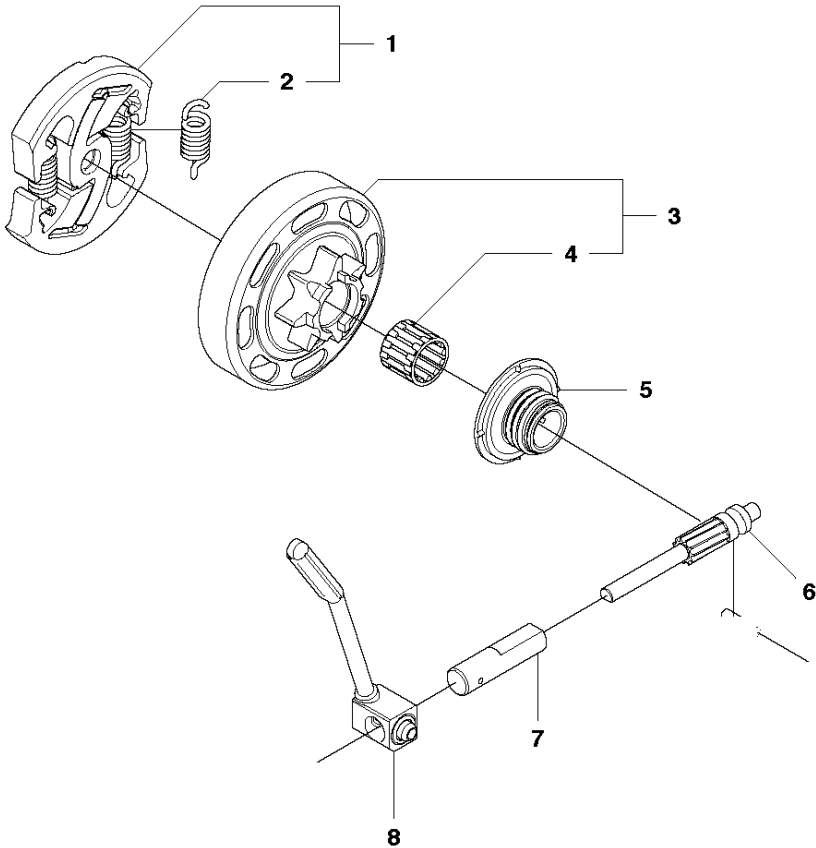

## CHAIN BRAKE &amp; CLUTCH COVER

435 E from 2011-05-

Ref	Part no.	Description	Remark	Qty	Kit
1	501 38 82-01	CLUTCH COVER ASSY			
2	735 31 08-20	E-CLIP		1	1
3	537 28 66-01	PAWL		1	1
4	540 06 33-01	CHAIN GUIDE		1	1
5	537 01 74-01	BEARING SLEEVE		1	1
6	503 89 08-02	KNEE JOINT ASSY		1	1
7	505 89 26-01	BRAKE SPRING		1	1
8	503 85 52-01	GUIDE BUSHING		1	1
9	544 24 85-01	COVER LID		1	1
10	503 21 70-10	SCREW CCRPANT		7	1
11	544 25 31-01	WEAR PROTECTION		1	1
12	544 30 60-01	BRAKE BAND ASSY		1	1
13	503 89 29-01	PIN KNEE-JOINT		1	1
14	537 39 70-01	WORM SCREW		1	1
15	537 07 94-02	WORM WHEEL		1	1
16	740 48 07-02	O-RING		1	1
17	503 23 00-63	WASHER		1	1
18	544 37 68-01	LABEL		1	1
19	503 22 00-01	HEXAGON NUT FLANGE		1	

## CHAIN BRAKE &amp; CLUTCH COVER

435 E from 2011-05-

Ref	Part no.	Description	Remark	Qty	Kit
1	544 19 49-05	CLUTCH COVER ASSY		1	
2	504 54 28-01	COVER LID		1	1
3	544 30 60-01	BRAKE BAND ASSY		1	1
4	544 25 31-01	WEAR PROTECTION		1	1
5	503 85 52-01	GUIDE BUSHING		1	1
6	505 89 26-01	BRAKE SPRING		1	1
7	544 24 85-01	COVER LID		1	1
8	503 89 08-02	KNEE JOINT ASSY		1	1
9	503 89 29-01	PIN KNEE-JOINT		1	1
10	735 31 08-20	E-CLIP		1	1
11	537 39 29-01	CHAIN TENSION SCREW		1	1
12	537 34 72-01	CHAIN TENSIONER WHEEL		1	1
13	537 39 26-01	HEAT PROTECTOR		1	1
14	544 35 75-01	LABEL		1	1
15	503 21 70-10	SCREW CCRPANT		10	1
16	525 35 43-01	BEARING SLEEVE		1	1
17	505 32 10-01	WEAR PLATE		1	1
18	537 34 78-01	KNOB		1	

## CLUTCH &amp; OIL PUMP

435 E from 2011-05-

Ref	Part no.	Description	Remark	Qty	Kit
1	575 56 80-01	CLUTCH ASSY		1	
2	574 71 88-01	CLUTCH SPRING		2	1
3	505 44 15-01	CLUTCH DRUM		1	
4	503 53 92-01	NEEDLE BEARING		1	3
5	544 21 24-02	WORM GEAR		1	
6	540 05 79-01	PUMP PISTON		1	
7	537 15 48-01	PUMP CYLINDER		1	
8	544 08 42-01	OIL HOSE		1	