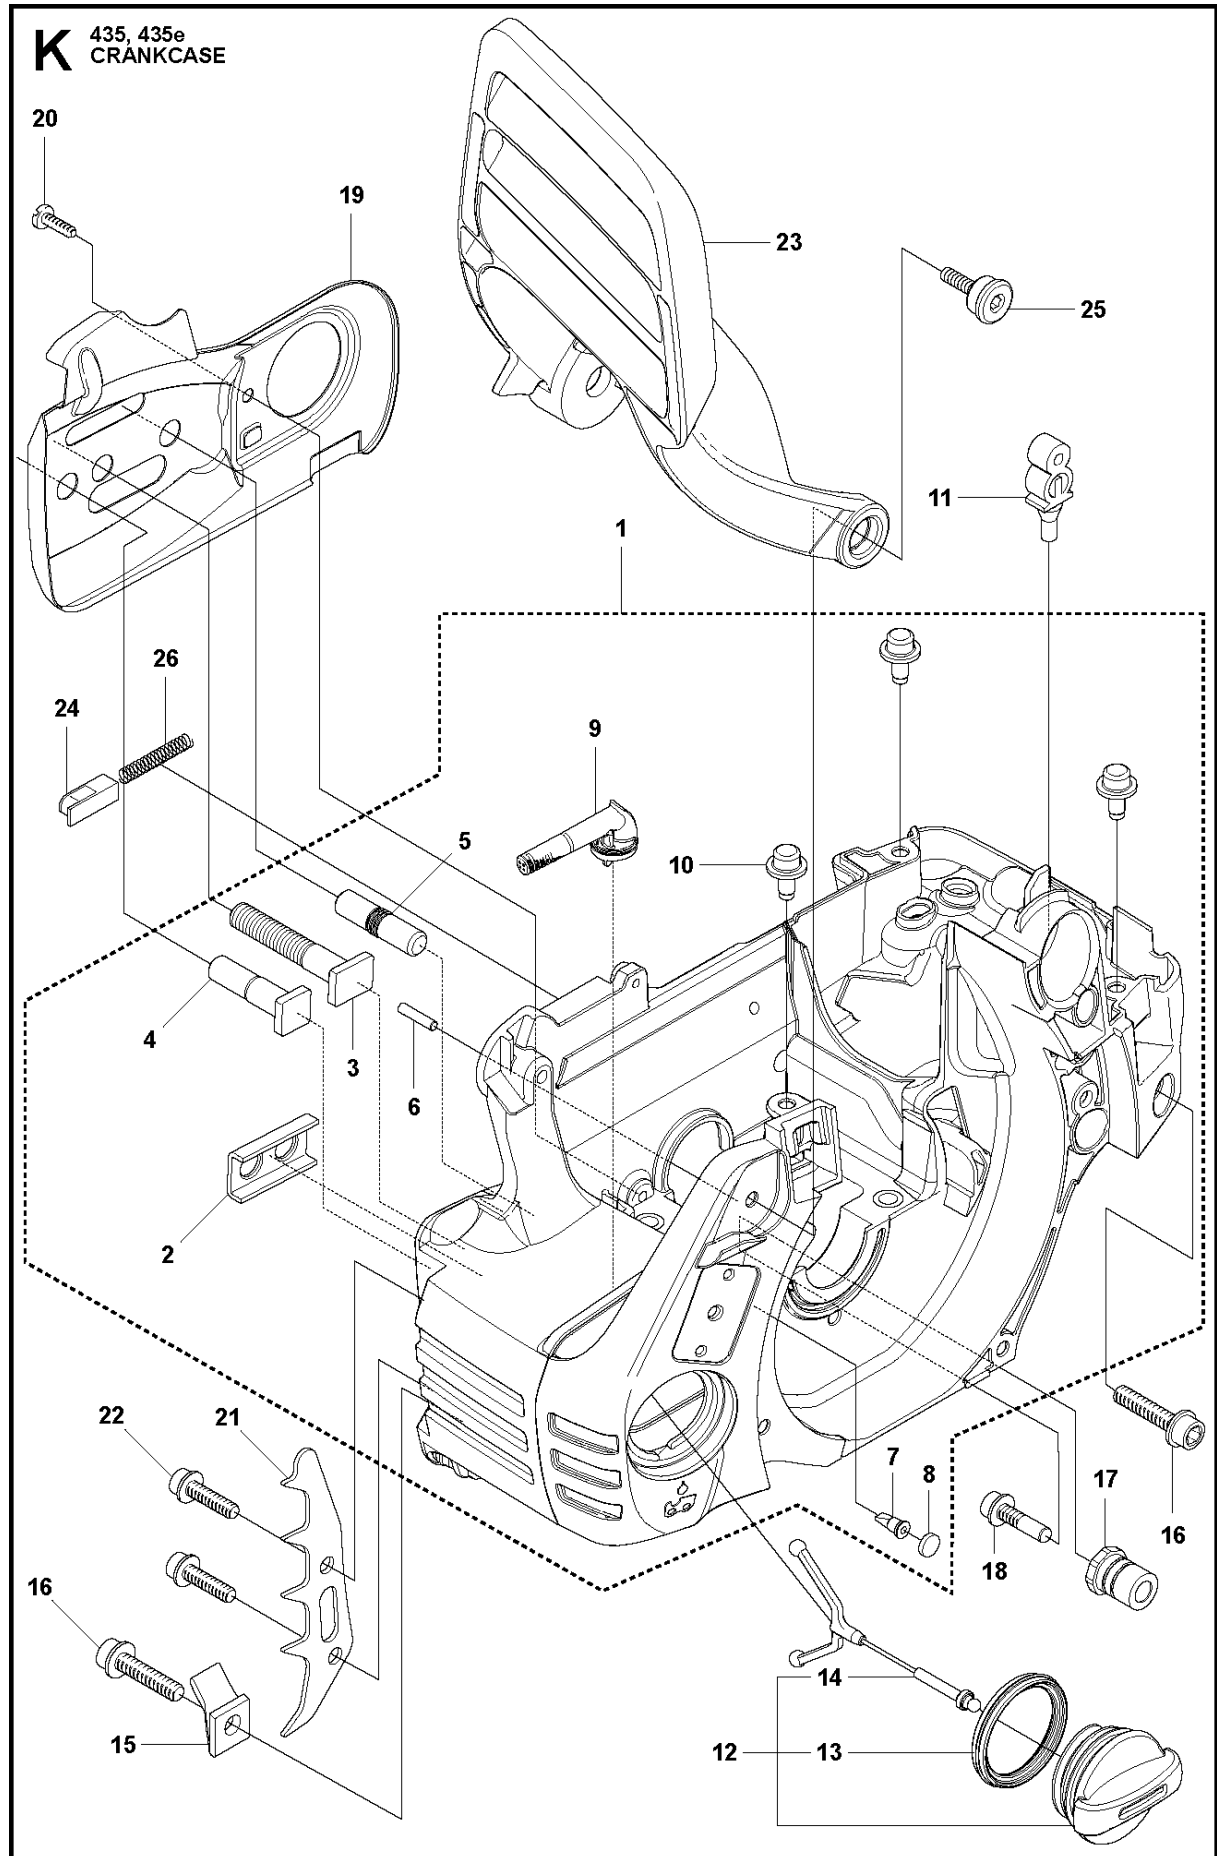

CRANKCASE

435 E from 2011-05-

Ref	Part no.	Description	Remark	Qty	Kit
1	544 93 25-01	CRANKCASE ASSY		1	
2	503 87 58-02	STIFFENING PLATE		1	1
3	503 87 54-02	BAR BOLT		1	1
4	537 33 46-01	BAR BOLT		1	1
5	544 03 64-01	BAR BOLT		1	1
6	503 24 09-05	NEEDLE ROLLER		1	1
7	530 02 61-19	CHECK VALVE		1	1
8	537 40 35-01	FILTER		1	1
9	544 08 33-01	OIL SCREEN		1	1
10	544 33 16-01	GUIDE PIN		3	1
11	503 86 93-01	CARBURETTOR MOUNTING		1	
12	544 11 12-01	TANK CAP ASSY		1	
13	537 21 50-01	SEALING		1	12
14	503 57 89-01	HOLDER		1	12
15	503 88 63-01	CHAIN CATCHER PIN		1	
16	503 21 88-76	SCREW IHSCFT		2	
17	501 00 76-01	LATERAL SUPPORT		1	
18	503 21 51-03	SCREW IHSCFT		1	
19	544 28 46-01	CHAIN GUIDE PLATE		1	
20	503 21 70-10	SCREW CCRPANT		1	
21	544 28 65-01	INDRE BARKSTØD		1	
22	503 21 75-20	SCREW IHSCFT		2	
23	544 25 15-01	HAND GUARD		1	
24	503 89 24-01	LOCK		1	
25	503 89 30-01	SCREW		2	
26	503 43 65-01	POSITION SPRING		1