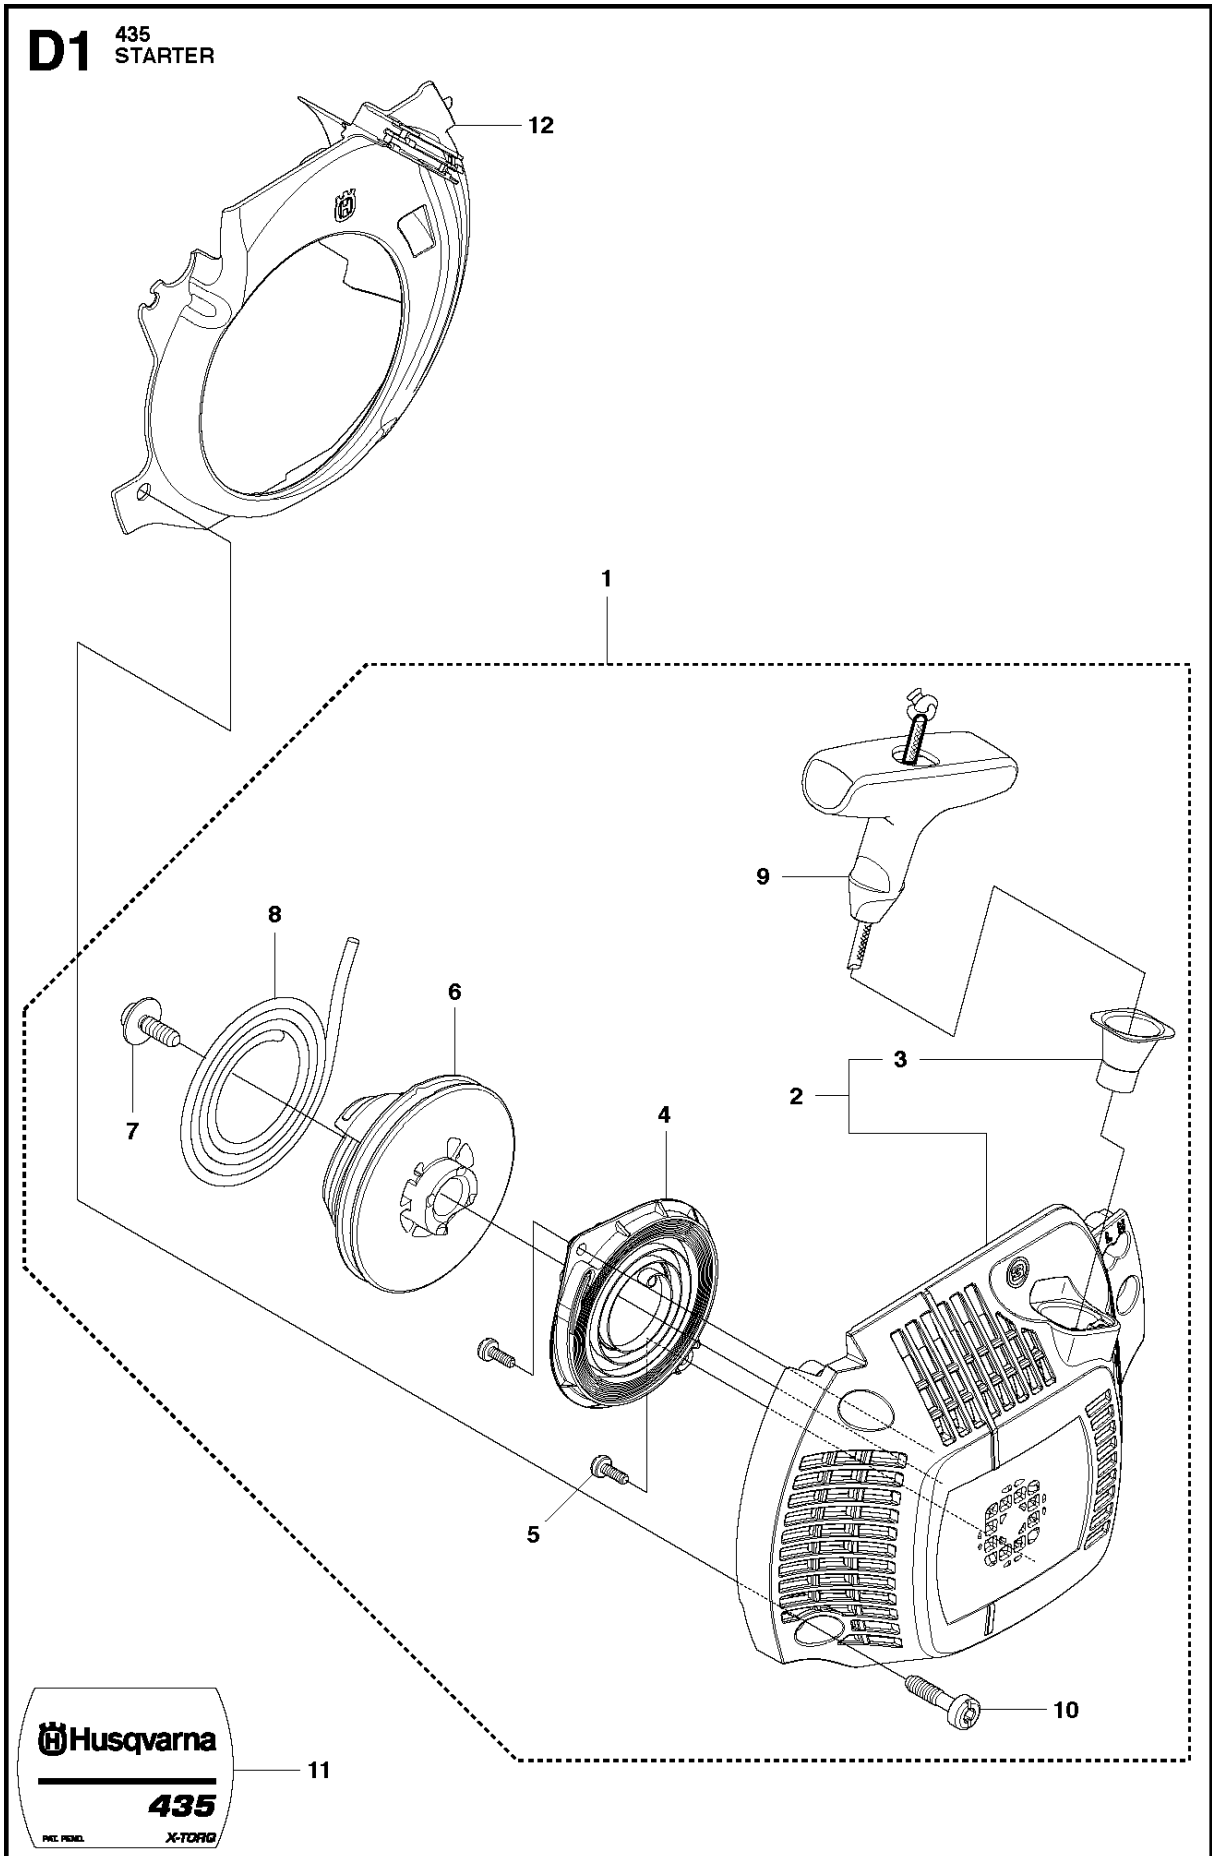

D1 435
STARTER

Husqvarna

435

PREL. MODEL

X-TORQ

STARTER

435 E from 2011-05-

Ref	Part no.	Description	Remark	Qty	Kit
1	504 59 70-02	STARTER ASSY		1	
2	504 59 69-01	STARTER		1	1
3	537 28 32-01	REINFORCEMENT SLEEVE		1	1, 2
4	540 05 75-02	SPRING CASSETTE ASSY		1	1
5	503 21 28-10	SCREW CCRPANT		2	1
6	504 59 71-01	STARTER PULLEY		1	1
7	503 21 77-16	SCREW IHSCT		1	1
8	505 30 51-25	STARTER CORD		1	1
9	537 23 25-01	STARTER HANDLE		1	1
10	503 21 73-21	SCREW CIHSCTO		4	1
11	504 54 68-01	LABEL		1	
12	544 19 71-02	COOLING AIR CONDUCTOR		1