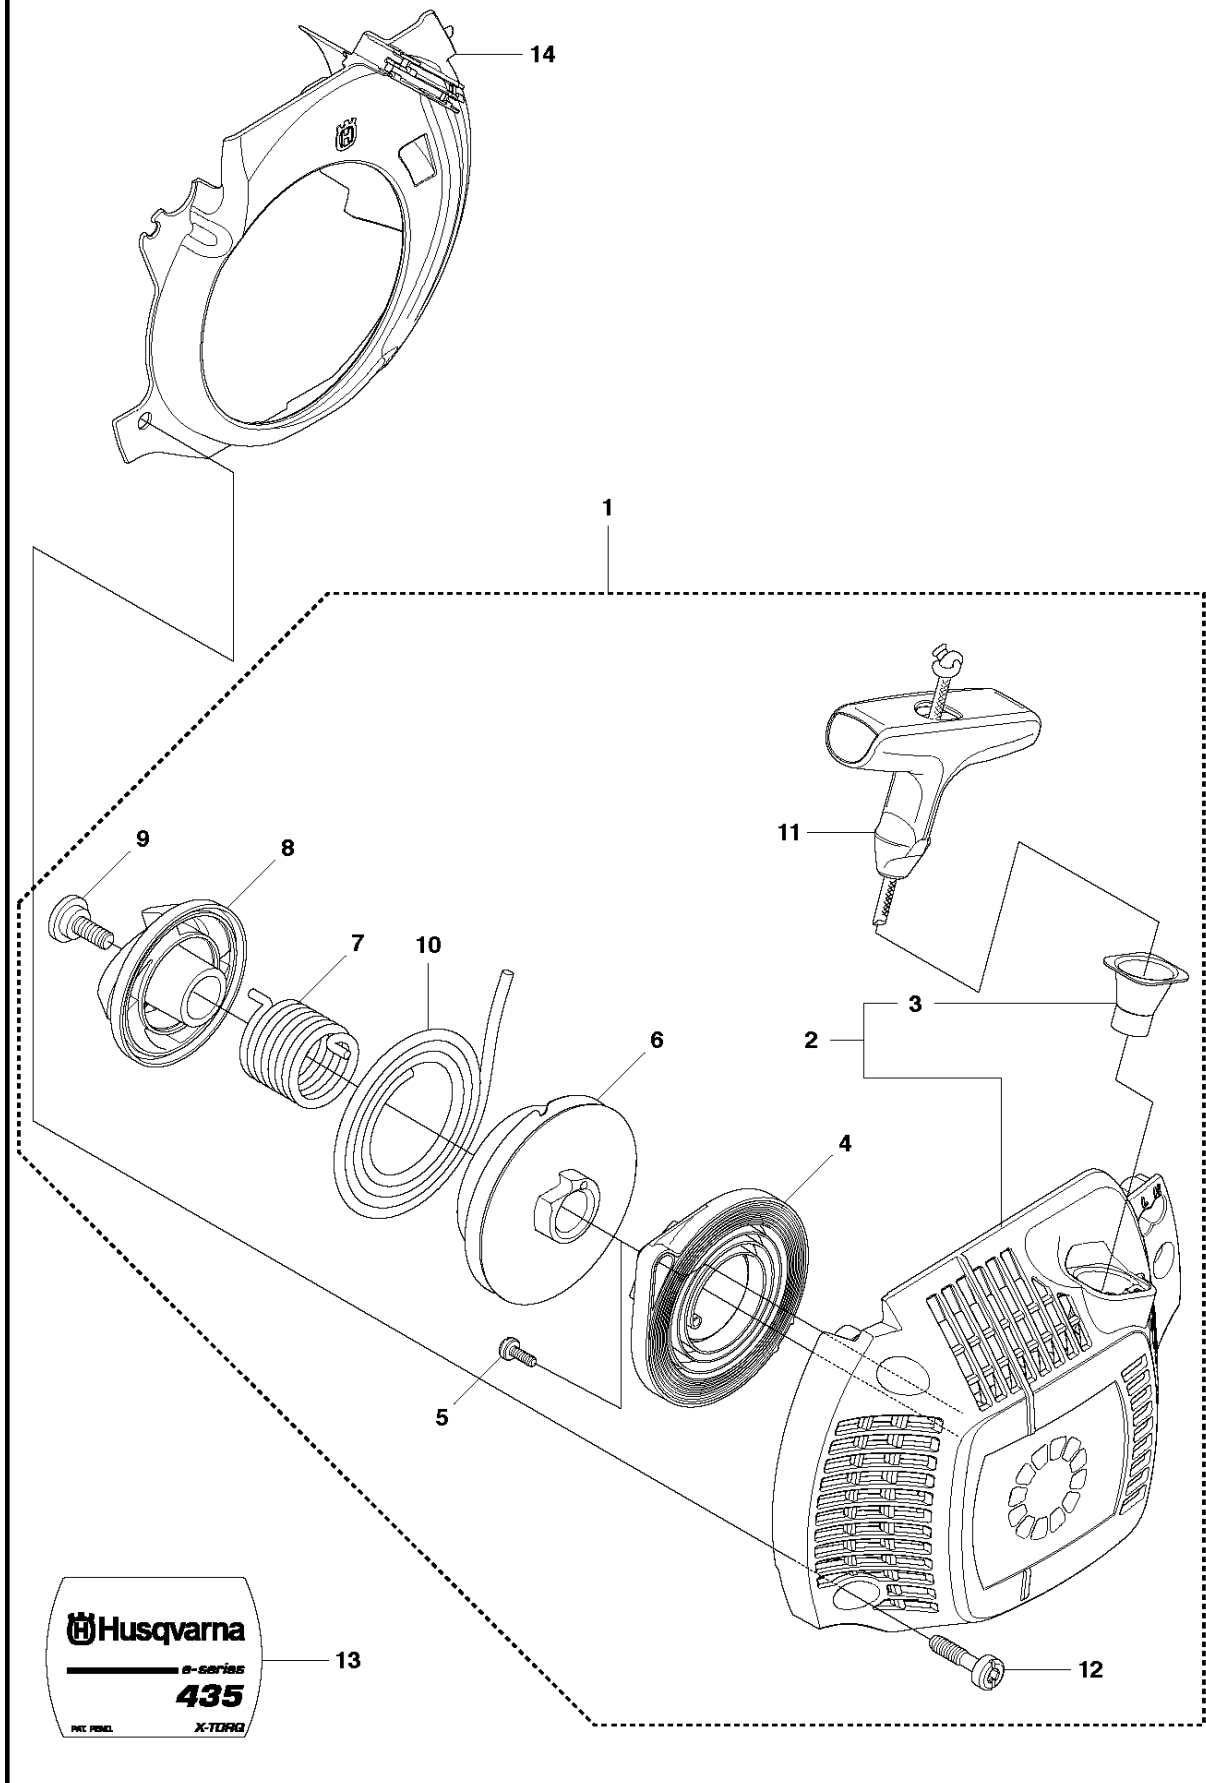

D2 435e
STARTER

STARTER

435 E from 2011-05-

Ref	Part no.	Description	Remark	Qty	Kit
1	544 28 70-02	STARTER ASSY			
2	544 28 69-01	STARTER HOUSING		1	1
3	537 28 32-01	REINFORCEMENT SLEEVE		1	1
4	540 05 75-02	SPRING CASSETTE ASSY		1	1
5	503 21 28-10	SCREW CCRPANT		2	1
6	537 42 32-01	STARTER PULLEY		1	1
7	505 64 73-01	SPRING		1	1
8	537 42 33-01	DRIVER		1	1
9	537 42 66-01	SCREW		1	1
10	505 30 51-25	STARTER CORD		1	1
11	537 23 25-01	STARTER HANDLE		1	1
12	503 21 73-21	SCREW CIHSCTO		4	1
13	544 46 36-02	LABEL		1	
14	544 19 71-02	COOLING AIR CONDUCTOR		1