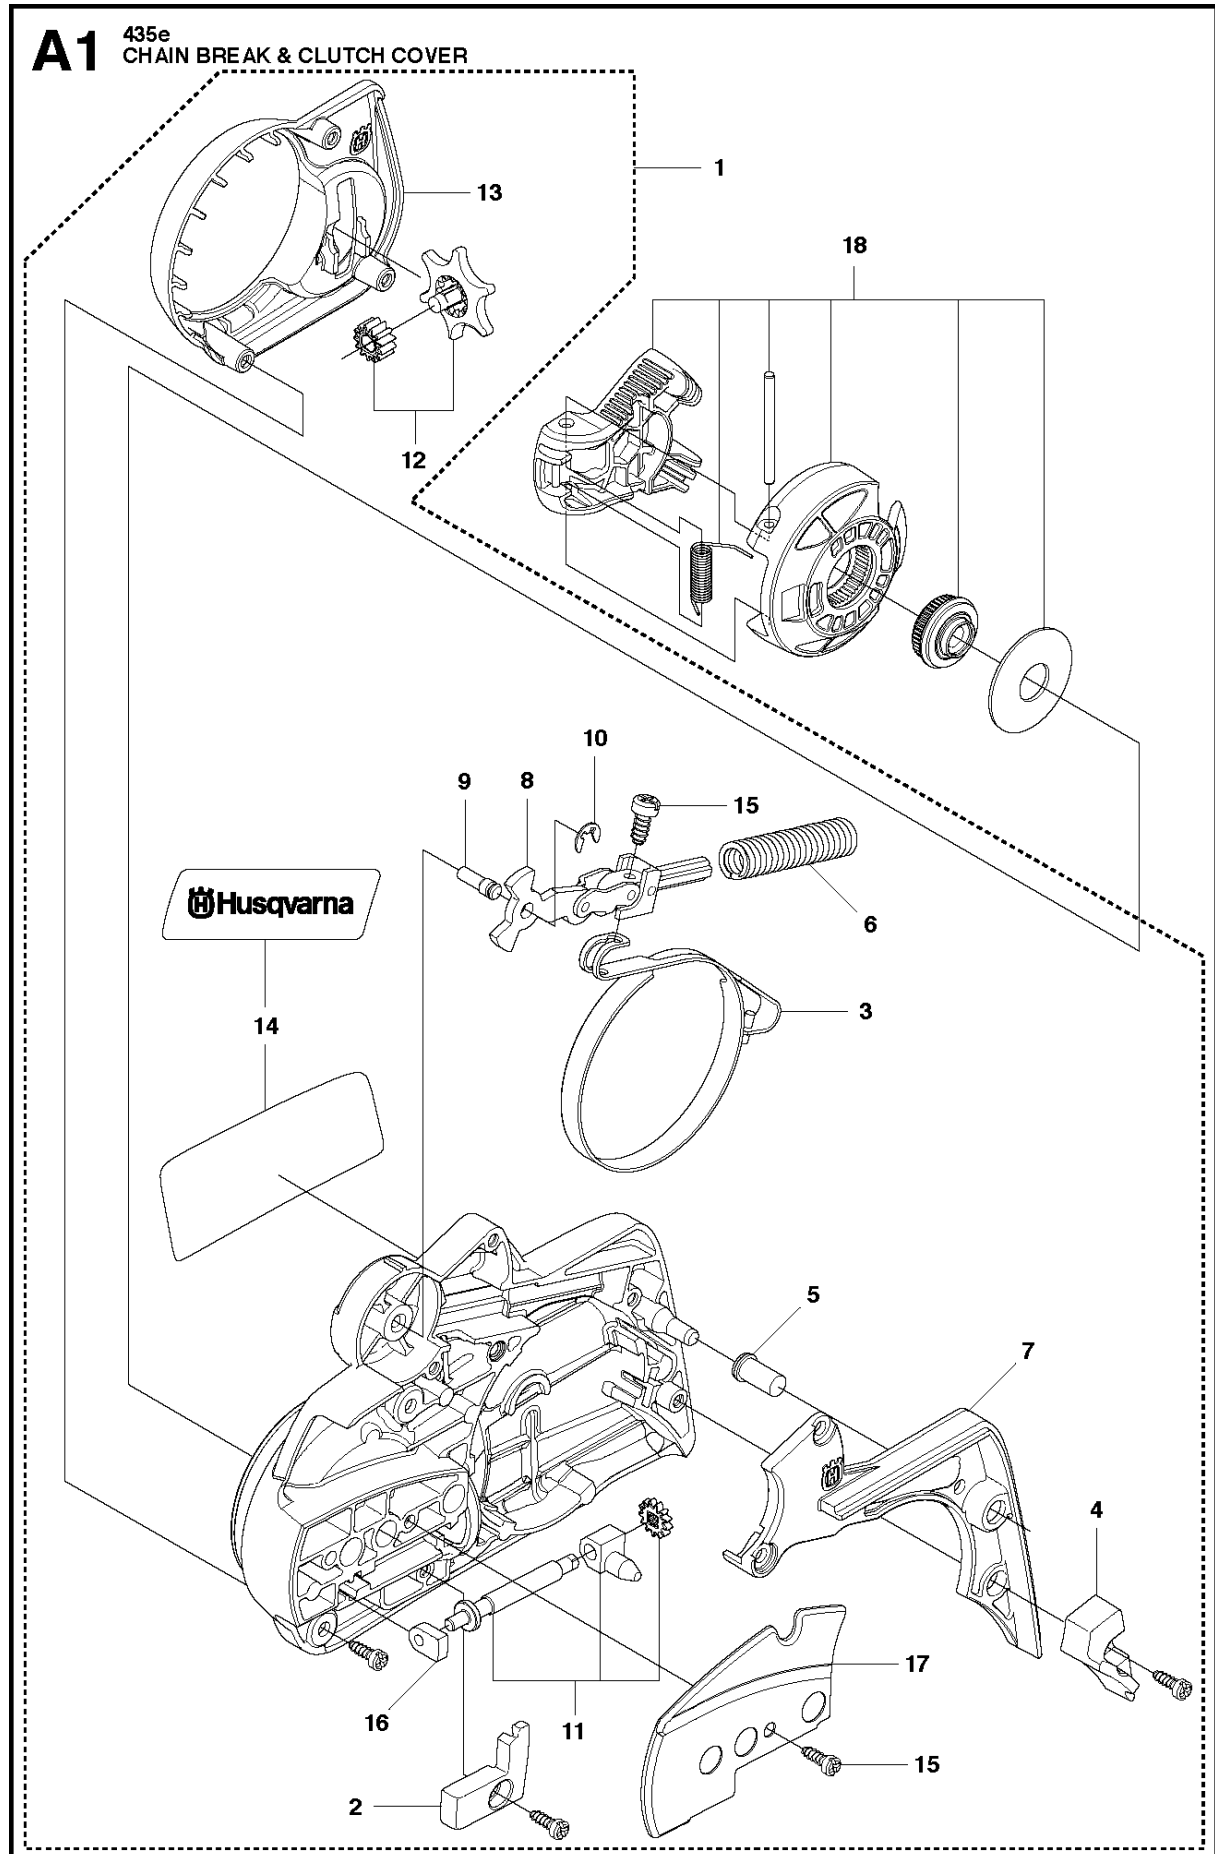

## CARBURETOR

435 E from 2011-05-

Ref	Part no.	Description	Remark	Qty	Kit
1	506 45 05-01	CARBURETTOR		1	
2	503 48 11-01	PIECE		1	1
3	504 02 40-01	NOZZLE ASSY		1	1
4	503 53 56-01	PLUG WELCH		1	1
5	503 47 97-01	VALVE		1	1
6	537 02 03-01	SPRING		1	1
7	503 66 59-01	LEVER		1	1
8	503 48 00-01	PIN RETAINING SCREW		1	1
9	504 02 41-01	SCREW		1	1
10	505 53 52-01	HUB CAP		1	1
11	504 02 61-01	SHAFT ASSY		1	1
12	505 11 07-01	COLLAR		1	1
13	504 02 85-01	SPRING		1	1
14	504 02 75-01	VALVE		1	1
15	503 48 18-01	SCREW		2	1
16	504 02 67-01	CIRCLIP		2	1
17	504 02 62-01	SHAFT ASSY		1	1
18	540 05 37-01	LEVER		1	1
19	504 02 83-01	SPRING		1	1
20	504 02 63-01	LEVER		1	1
21	503 47 90-01	SCREW		2	1
22	504 02 74-01	VALVE		1	1
23	503 48 18-01	SCREW		2	1
24	504 02 60-01	SHAFT ASSY		1	1
25	504 02 84-01	SPRING		1	1
26	544 98 31-01	LEVER		1	1
27	503 47 90-01	SCREW		2	1
28	504 02 76-01	VALVE		1	1
29	503 47 92-01	SCREW		1	1
30	504 02 73-01	SCREW		1	1
31	504 90 92-01	SCREW		1	1
32	504 02 81-01	SCREW		1	1
33	504 02 43-01	GASKET		1	1, 42
34	504 02 45-01	DIAPHRAGM		1	1, 42
35	504 02 46-01	BODY		1	1
36	504 02 82-01	SCREW		1	1
37	504 02 50-01	STRAINER		1	1
38	504 02 56-01	DIAPHRAGM		1	1, 42
39	504 02 57-01	GASKET		1	1, 42
40	504 02 59-01	COVER		1	1
41	504 02 78-01	SCREW		4	1
42	504 02 86-01	GASKET KIT		1	

## CHAIN BRAKE &amp; CLUTCH COVER

435 E from 2011-05-

Ref	Part no.	Description	Remark	Qty	Kit
1	501 38 82-01	CLUTCH COVER ASSY			
2	735 31 08-20	E-CLIP		1	1
3	537 28 66-01	PAWL		1	1
4	540 06 33-01	CHAIN GUIDE		1	1
5	537 01 74-01	BEARING SLEEVE		1	1
6	503 89 08-02	KNEE JOINT ASSY		1	1
7	505 89 26-01	BRAKE SPRING		1	1
8	503 85 52-01	GUIDE BUSHING		1	1
9	544 24 85-01	COVER LID		1	1
10	503 21 70-10	SCREW CCRPANT		7	1
11	544 25 31-01	WEAR PROTECTION		1	1
12	544 30 60-01	BRAKE BAND ASSY		1	1
13	503 89 29-01	PIN KNEE-JOINT		1	1
14	537 39 70-01	WORM SCREW		1	1
15	537 07 94-02	WORM WHEEL		1	1
16	740 48 07-02	O-RING		1	1
17	503 23 00-63	WASHER		1	1
18	544 37 68-01	LABEL		1	1
19	503 22 00-01	HEXAGON NUT FLANGE		1	