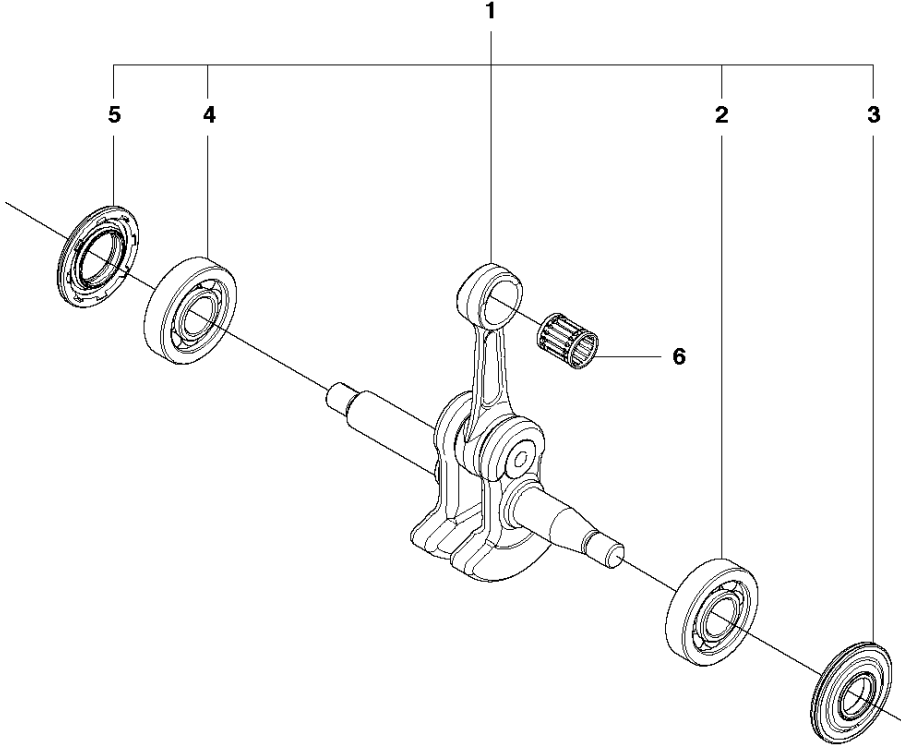

J 435, 435e
CRANKSHAFT

CRANKSHAFT

435 E from 2011-05-

Ref	Part no.	Description	Remark	Qty	Kit
1	544 34 38-01	CRANKSHAFT		1	
2	544 24 87-02	BALL BEARING		1	1
3	544 25 12-01	SEALING		1	1
4	544 24 88-02	BALL BEARING		1	1
5	544 25 13-01	SEALING		1	1
6	503 41 41-01	NEEDLE BEARING		1