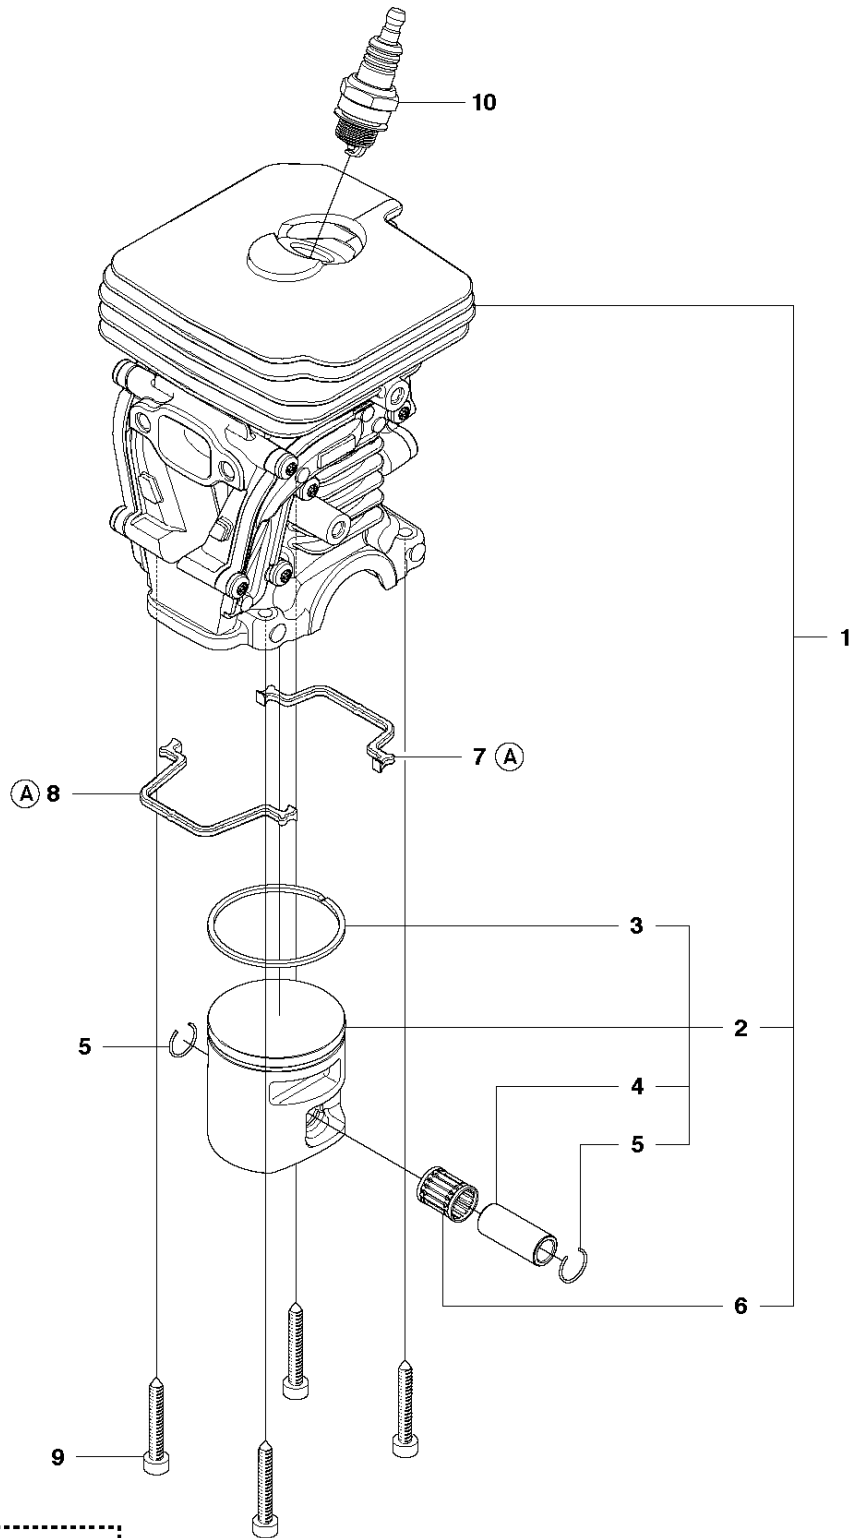

## CLUTCH &amp; OIL PUMP

435 E from 2011-05-

Ref	Part no.	Description	Remark	Qty	Kit
1	575 56 80-01	CLUTCH ASSY		1	
2	574 71 88-01	CLUTCH SPRING		2	1
3	505 44 15-01	CLUTCH DRUM		1	
4	503 53 92-01	NEEDLE BEARING		1	3
5	544 21 24-02	WORM GEAR		1	
6	540 05 79-01	PUMP PISTON		1	
7	537 15 48-01	PUMP CYLINDER		1	
8	544 08 42-01	OIL HOSE		1	

## CRANKSHAFT

435 E from 2011-05-

Ref	Part no.	Description	Remark	Qty	Kit
1	544 34 38-01	CRANKSHAFT		1	
2	544 24 87-02	BALL BEARING		1	1
3	544 25 12-01	SEALING		1	1
4	544 24 88-02	BALL BEARING		1	1
5	544 25 13-01	SEALING		1	1
6	503 41 41-01	NEEDLE BEARING		1	

**C** 435, 435e  
CYLINDER COVER

CYLINDER COVER

435 E from 2011-05-

Ref	Part no.	Description	Remark	Qty	Kit
1	504 79 02-01	CYLINDER COVER ASSY		1	
2	522 73 60-01	LABEL		1	1
3	503 89 47-01	SNAP		3	

**H** 435, 435e  
CYLINDER PISTON

## CYLINDER PISTON

435 E from 2011-05-

Ref	Part no.	Description	Remark	Qty	Kit
1	504 73 51-03	CYLINDER		1	
2	502 62 50-02	PISTON ASSY		1	1
3	544 40 59-01	PISTON RING		1	2
4	544 40 60-01	PISTON PIN		1	2
5	537 39 99-01	CIRCLIP		2	2
6	503 41 41-01	NEEDLE BEARING		1	1
7	544 39 60-01	GASKET		1	11
8	544 39 59-01	GASKET		1	11
9	725 53 33-55	SCREW IHSCM		4	
10	503 23 51-11	SPARK PLUG		1	
11	504 79 40-01	GASKET		1	