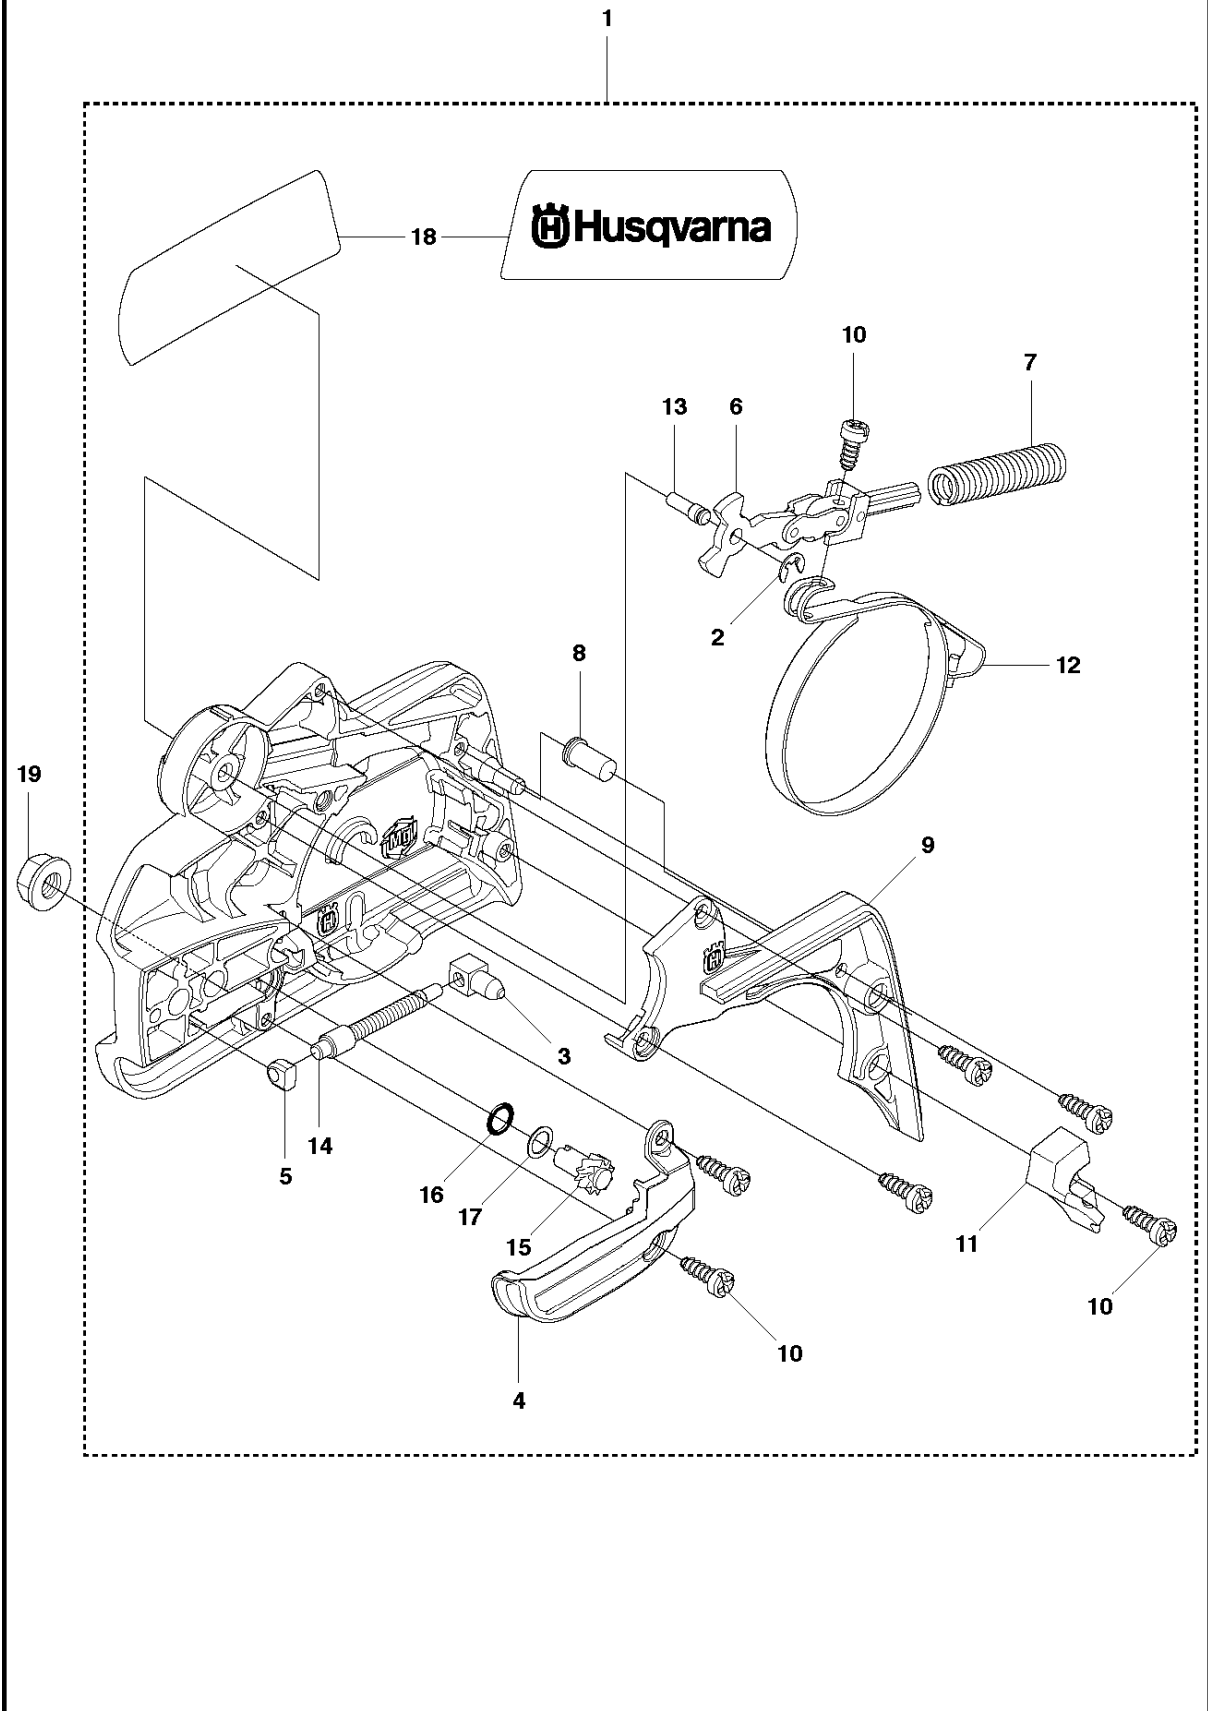

A2 435
CHAIN BREAK & CLUTCH COVER

CHAIN BRAKE & CLUTCH COVER

435 E from 2011-05-

Ref	Part no.	Description	Remark	Qty	Kit
1	501 38 82-01	CLUTCH COVER ASSY			
2	735 31 08-20	E-CLIP		1	1
3	537 28 66-01	PAWL		1	1
4	540 06 33-01	CHAIN GUIDE		1	1
5	537 01 74-01	BEARING SLEEVE		1	1
6	503 89 08-02	KNEE JOINT ASSY		1	1
7	505 89 26-01	BRAKE SPRING		1	1
8	503 85 52-01	GUIDE BUSHING		1	1
9	544 24 85-01	COVER LID		1	1
10	503 21 70-10	SCREW CCRPANT		7	1
11	544 25 31-01	WEAR PROTECTION		1	1
12	544 30 60-01	BRAKE BAND ASSY		1	1
13	503 89 29-01	PIN KNEE-JOINT		1	1
14	537 39 70-01	WORM SCREW		1	1
15	537 07 94-02	WORM WHEEL		1	1
16	740 48 07-02	O-RING		1	1
17	503 23 00-63	WASHER		1	1
18	544 37 68-01	LABEL		1	1
19	503 22 00-01	HEXAGON NUT FLANGE		1