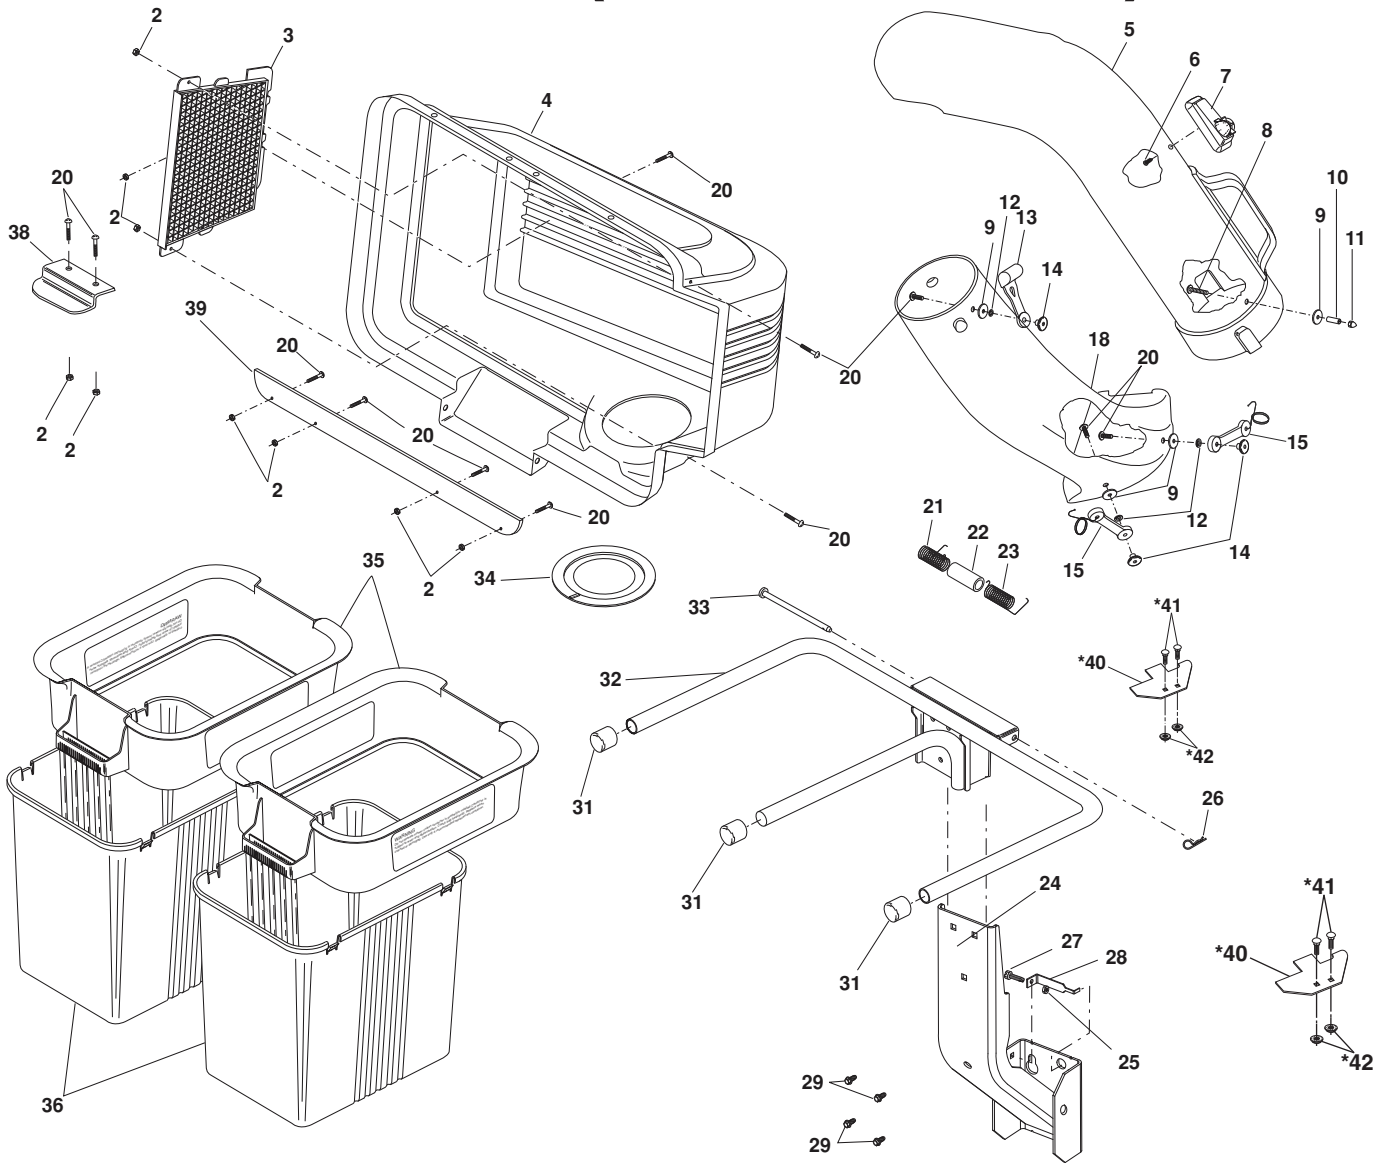

Grass Catcher CET42

Spare parts

Ersatzteile

Pièces détachées

Reserve onderdelen

Repuestos

Reservdelar

CET42 (96071001001)

KEY NO.	PART NO.	DESCRIPTION
2	532 06 91-80	Nut, Crownlock #10-24
3	532 12 75-33	Screen, Cover
4	532 17 10-61	Cover Asm.(Incl. 3,38,39)
5	532 12 68-40	Chute, Upper
6	818 02 10-08	Screw, Special
7	532 13 09-33	Full Bag Indicator
8	532 08 71-75	Screw, #10-24 x 1-1/8
9	532 05 27-84	Washer 3/16x3/4x16 Ga.
10	532 00 72-06	Spacer, Split
11	532 06 08-67	Nut, Acorn #10-24
12	810 07 10-00	Washer, lock
13	532 10 98-08	Latch, Chute
14	532 12 50-04	Nut, Weld
15	532 16 07-93	Latch Assembly, Hook
18	532 16 28-03	Chute, Lower
20	871 08 10-10	Screw #10-24 x 5/8
21	532 13 27-96	Spring, Cover L.H. (black)
22	532 13 32-35	Spacer, Cover
23	532 13 29-83	Spring, Cover R.H. (gray)
24	532 18 09-23	Support Assembly
25	873 80 04-00	Locknut 1/4-20

KEY NO.	PART NO.	DESCRIPTION
26	532 12 46-70	Spring, Retainer
27	872 14 04-05	Bolt
28	532 17 97-45	Bracket, Stop
29	532 17 01-65	Bolt, Shoulder 5/16-18
31	532 17 40-83	Plug, Tubing End
32	532 17 97-46	Bagger, Frame
33	532 19 27-86	Pin, Hinge
34	532 12 75-34	Gasket, Cover
35	532 18 32-86	Container, Top
36	532 12 95-86	Container, Bottom
38	532 13 08-95	Latch Handle, Cover
39	532 15 50-42	Strip, Reinforcement
*40	532 41 54-05	Plate, Reinforcement
*41	872 14 04-06	Bolts, Carriage 1/4
*42	873 90 04-00	Locknuts, Hex, Flanged
--	532 41 81-42	Owner's Manual

NOTE: All component dimensions given in U.S. inches
1 inch = 25.4 mm

* If your tractor is equipped with the L shaped bracket these parts are not needed.